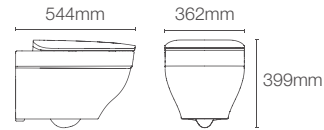

K-26998IN-0 with Quiet-Close™ slim seat

Rimless wall hung toilet with cover in white

P-trap 205mm

Must order: Plastic outlet connector (K-1046327-S)

NEW

TRACE™

K-20217IN-S-7

Rimless wall hung toilet with Quiet-Close™ slim seat cover in black