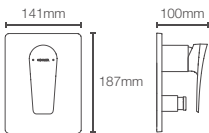

Must order: Trim only, for use with valve K-882IN-CP