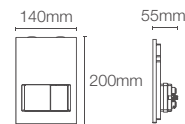

French Gold
AF

SOFT PRESS™ | K-31538IN-NA

Pneumatic flush valve

SOFT PRESS™ | K-24555IN-P-CP

Pneumatic faceplate in polished chrome