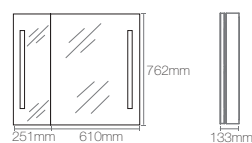

HD LIGHTED MIRROR CABINETS

NEW URBANITY™ | K-99932IN-NA

Mirror cabinet

Dimensions: 121mm x 900mm x 815mm
Must order: K-99916IN-NA Urbanity Horizontal open self

NEW VERDERA™ | K-78282IN-NA

Mirror cabinet

Dimensions: 133mm x 866mm x 762mm

Mirror cabinet

Dimensions: 90mm x 762mm x 1016mm

MAXSTOW™ | K-81148-DA1

Mirror cabinet

Dimensions: 90mm x 508mm x 1016mm

MAXSTOW™ | K-81146-DA1

Mirror cabinet

Dimensions: 90mm x 762mm x 610mm