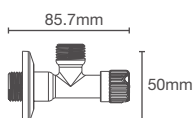

Small angle valve with G13mm connection in polished chrome

ALEO™ | K-20075IN-4-CP