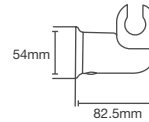

Brushed
Bronze BV