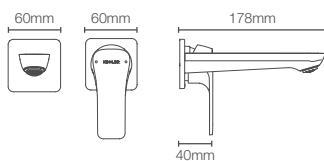

Must order: Trim only, for use with valve K-25150IN-NA