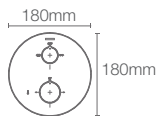

Must order: Trim only, for use with valve K-20740IN-NA