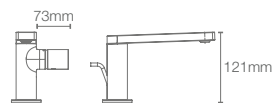

Single-control basin faucet with drain in polished chrome