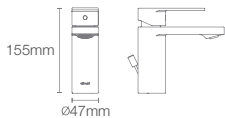

PARALLEL™ | K-23483IN-4-CP

Tall pillar tap in polished chrome