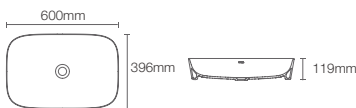

Vessel basin without faucet hole in peacock

Depth: 113mm

Must order: K-24740IN-0 and K-75823IN-CP drain and bottle trap 350mm

NEW

MODERNLIFE EDGE_{TM} | K-21226IN-HG1

Vessel basin without faucet hole in thunder grey