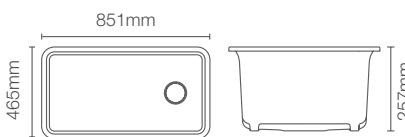

851mm undermount single-bowl kitchen sink in matte black

Drain hole: 98 mm

Matte Taupe
CM3
Matte Graphite
CM7