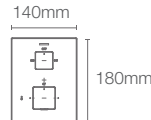

Must order: Trim only, for use with valve K-20740IN-NA

MODERNLIFE EDGE™

K-25761IN-9FP-CP

Recessed bath and shower trim with diverter in polished chrome

Must order: Trim only, for use with valve K-20740IN-A-NA