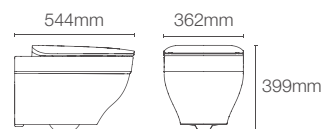

NEW

VIVE

K-38786IN-0 with PureWash™ bidet attachment

K-26998IN-0 with Quiet-Close™ slim seat

Rimless wall hung toilet with cover in white

P-trap 205mm

Must order: Plastic outlet connector (K-1046327-S)

NEW

TRACE™

K-20217IN-S-7

Rimless wall hung toilet with Quiet-Close™ slim seat cover in black

NEW

TRACE™

K-20217IN-S-DGS

Rimless wall hung toilet with Quiet-Close™ slim seat cover in indigo

TRACE™

K-38785IN-0 with PureWash™ bidet attachment

NEW

K-20217IN-S-0 with Quiet-Close™ slim seat

Rimless wall hung toilet with cover in white

NEW

BRAZN

K-38782IN-0 with PureWash™ bidet attachment

K-26994IN-0 with Quiet-Close™ seat

Wall hung toilet with cover in white

P-trap 220mm

Must order: Plastic outlet connector (K-1046327-S)

REPLAY™

K-6098IN-S-K4

Wall hung toilet with Quiet-Close™ seat cover in cashmere

P-trap 215mm

Must order: Plastic outlet connector (K-1046327-S)

* Please contact our technical representative for information on 'Must order' list for all the above SKUs.