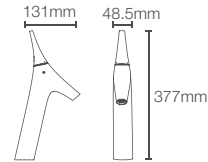

VIVE | K-23966IN-4ND-CP

Single-control basin faucet without drain in polished chrome