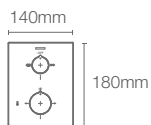

AUTOSENSE

K-24431IN-9FP-CP

Recessed bath and shower universal trim in polished chrome