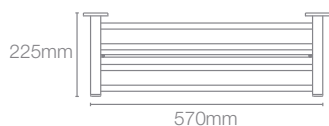

ACCENT | K-25430IN-AF

Toilet brush holder

COMPLEMENTARY™ SQUARE

COMPLEMENTARY™ | K-25066IN-CP

Towel shelf in polished chrome

COMPLEMENTARY™ | K-25065IN-CP

Square 610mm single towel bar in polished chrome

COMPLEMENTARY™ | K-25067IN-CP