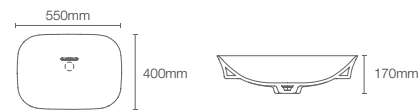

Depth: 108mm

RIBANA NEO | K-26249IN-0

Refresh without deck in white

Depth: 129.5mm

Must order: Bottle trap (K-75823IN-CP)

NEW

VIVE™ GEO | K-28784IN-DGS

Vessel basin without faucet hole in indigo