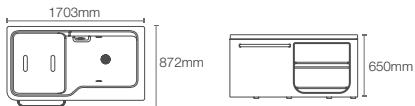

1.5 m Integrated Acrylic Whirlpool

ALEUTIAN™ | K-99026T-0

1.7 m Integrated Acrylic Whirlpool

HOURGLASS™ | K-20627IN-K-0

Integrated acrylic whirlpool

Includes pillow, drain and two side apron

EMERALD™ | K-18777IN-K-0