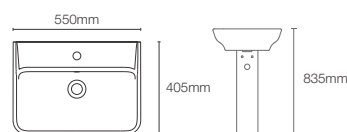

Depth: 180mm

SPAN

K-24559IN-0

Full pedestal square (big) wall mount basin with single faucet hole in white

Depth:121mm

Must order: K-75823IN-CP and K-20746IN-0 drain and bottle trap 350mm/ Pedestal K-11340IN-0