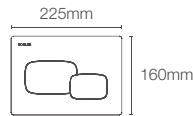

K-20189IN-P-CP

In-wall tank pneumatic faceplate in polished chrome

PEBBLE

K-5413IN-P-CP
Pneumatic

K-5413IN-M-CP
Mechanical

Faceplate in polished chrome

SUMMIT

K-28475IN-M-CP