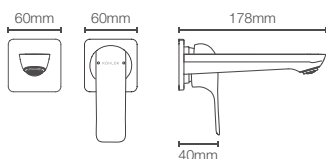

Must order: Trim only, for use with valve K-25150IN-NA