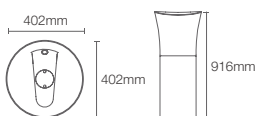

VEIL_R

K-20701-0

Full pedestal basin without faucet hole in white

Depth: 100mm

Must order: K-7124-A-CP / K-75823IN-CP / K-1286731