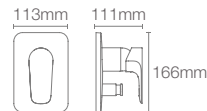

Tall pillar tap in polished chrome

ALEO™ | K-72288IN-4-CP

Pillar tap in polished chrome

ALEO™ | K-72290IN-4FP-CP

Recessed bath and shower AT235 trim in polished chrome

Must order: Trim only, for use with valve K-882IN-CP