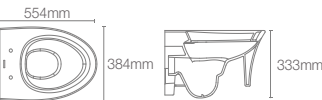

VEIL[®] | K-31539IN-SS-0
K-4108IN-0

Wall hung toilet with C3-230 smart seat

Must order: Plastic outlet connector (K-1046327-S)

VEIL[®] | K-31014IN-0

Wall hung toilet with C3-150 smart seat

Must order: Plastic outlet connector (K-1046327-S)