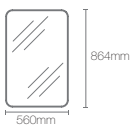

800mm mirror

Dimensions: 800mm x 800mm

NEW

VIVE | K-31389IN-NA

705mm mirror

Dimensions: 30mm x 705mm x 705mm

ESCALE[™] | K-23264IN-NA

1000mm mirror

Circular mirror

Use code
K-26050IN-BLL

Matte Black
BL

Dimensions: 35mm x 716mm x 716mm

ESSENTIAL™ | K-26052IN-BGL

Rectangular mirror

Use code
K-26052IN-BLL

Matte Black
BL