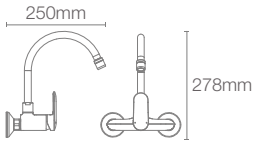

Wall-mount single-control kitchen faucet in polished chrome

CUFF™ | K-37314IN-4-CP