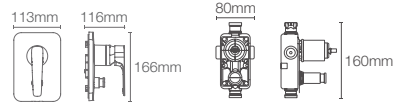

COMBOS

ALEO+™ | K-22786IN-4-RGD

Recessed bath and shower AT360 trim+valve in rose gold

Brushed Bronze BV

ALEO+™ | K-22787IN-4-RGD

Recessed bath and shower AT235 trim+valve in rose gold

Brushed Bronze BV

ALEO™ | K-22789IN-4-RGD