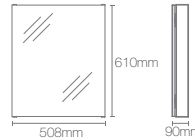

HD LIGHTED MIRROR CABINETS

NEW URBANITY™ | K-99932IN-NA

Mirror cabinet

Dimensions: 121mm x 900mm x 815mm
Must order: K-99916IN-NA Urbanity Horizontal open self

NEW VERDERA™ | K-78282IN-NA

Mirror cabinet

Dimensions: 133mm x 866mm x 762mm

HD NON LIGHTED MIRROR CABINETS

MAXSTOW™ | K-81144-DA1

Mirror cabinet

Dimensions: 90mm x 381mm x 610mm

MAXSTOW™ | K-81145-DA1

Mirror cabinet

Dimensions: 90mm x 508mm x 610mm

MAXSTOW™ | K-81149-DA1

Mirror cabinet

Dimensions: 90mm x 762mm x 1016mm

MAXSTOW™ | K-81148-DA1

Mirror cabinet

Dimensions: 90mm x 508mm x 1016mm

MAXSTOW™ | K-81146-DA1

Mirror cabinet

Dimensions: 90mm x 762mm x 610mm