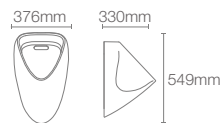

Must order: Urinal sensor

* Please contact our technical representative for information on 'Must Order' list for all the above SKUs.