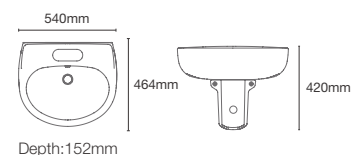

* Please contact our technical representative for information on 'Must order' list for all the above SKUs.