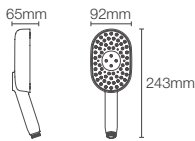

- French Gold AF
- Rose Gold RGD
- Brushed Bronze BV
- Matte Black BL

Must order: Handshower bracket in polished chrome (K-9040IN-CP), Flexible hose (K-12067IN-CP)