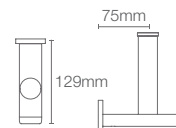

Double robe hook in polished chrome

AID™ | K-97499T-CP

Robe hook in polished chrome

AID™ | K-97502T-CP

Tissue holder in polished chrome

AID™ | K-97503T-CP

Tissue holder with cover in polished chrome

Accent 610mm single towel bar in french gold (K-25348IN-AF)