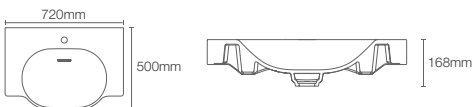

VIVE™ | K-28782IN-0

Depth: 88mm

Must order: K-75823IN-CP and K-32485IN-NA drain and bottle trap 350mm