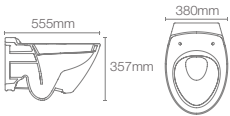

Wall hung bowl with PureClean™ oval bidet seat in white

P-trap 245mm

Must order: Plastic outlet connector (K-1046327-S)

REACH ECO | K-30439IN-S-0

Wall hung toilet with PureClean™ seat in white

P-trap 205mm