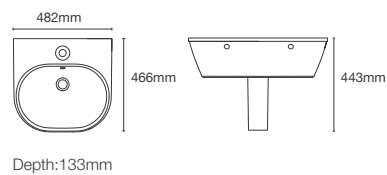

FOLIO™ | K-11341IN-1-0

Half pedestal round wall mount basin with single faucet hole in white