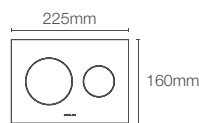

Brushed
Bronze BV