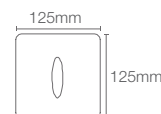

* Please contact our technical representative for information on 'Must Order' list for all the above SKUs.