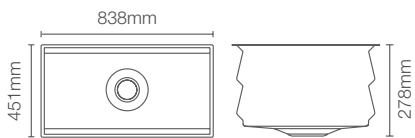

COMING SOON

PROLIFIC™

K-5540IN-NA

838mm undermount single-bowl workstation
kitchen sink