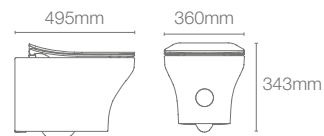

Wall hung toilet with cover in white

P-trap 215mm

Must order: Plastic outlet connector (K-1046327-S)

NEW

SPACITY

K-28922IN-S-0

Wall hung toilet with Quiet-Close™ slim seat cover in white

Must order: Plastic outlet connector (K-1046327-S)