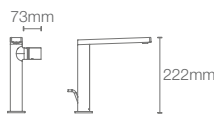

Single-control tall basin faucet with drain in polished chrome

COMPOSED® | K-73050IN-7-CP