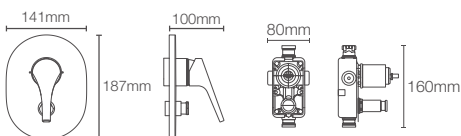

PARALLEL | K-24280IN-4ND-RGD

Single-control wall mount basin faucet trim+valve in rose gold

Brushed
Bronze BV

VIVE | K-25323IN-4-RGD

Recessed bath and shower AT235 trim+valve in rose gold

DTV+™ SPA

DTV+™ SPA | COMBO 1