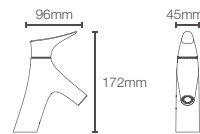

VIVE | K-23971IN-4FP-CP

Recessed bath and shower AT235 trim in polished chrome