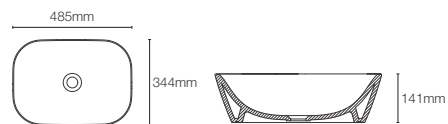

Square vessel basin with single faucet hole in white

Depth: 121mm

Must order: K-75823IN-CP and K-20746IN-0 drain and bottle trap 350mm

SPAN | K-31459IN-0

Square vessel basin without faucet hole in white

Depth: 121mm