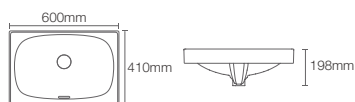

NEW

Rectangle vessel without faucet hole in white