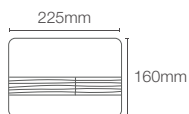

RIVIERA

K-28476IN-M-CP

Faceplate in polished chrome