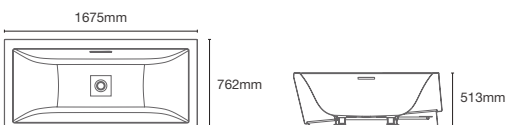

EVOK™

K-18347T-0

Oval freestanding bath in white