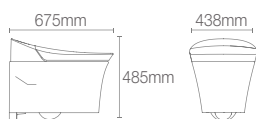

CUSTOMIZATION

Fine-tune the toilet to your preference

- Soft Nightlight
- Energy saving mode
- Option of wall-hung or floor mount configuration

VEIL® | K-5402IN-ZZ-0

Wall hung Intelligent toilet with Quiet-Close™ seat cover in white