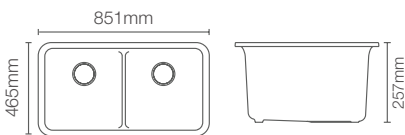

Drain hole: 98 mm