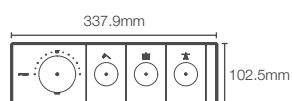

Must order: Trim only, for use with valve K-26341IN-NA

* Please contact our technical representative for information on 'Must order' list for all the above SKUs.