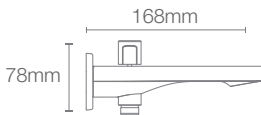

PARALLEL™ | K-23511IN-CP

Bath spout with diverter in polished chrome