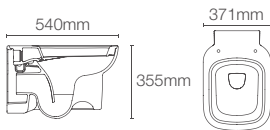

P-trap 215mm

Must order: Plastic outlet connector (K-1046327-S)