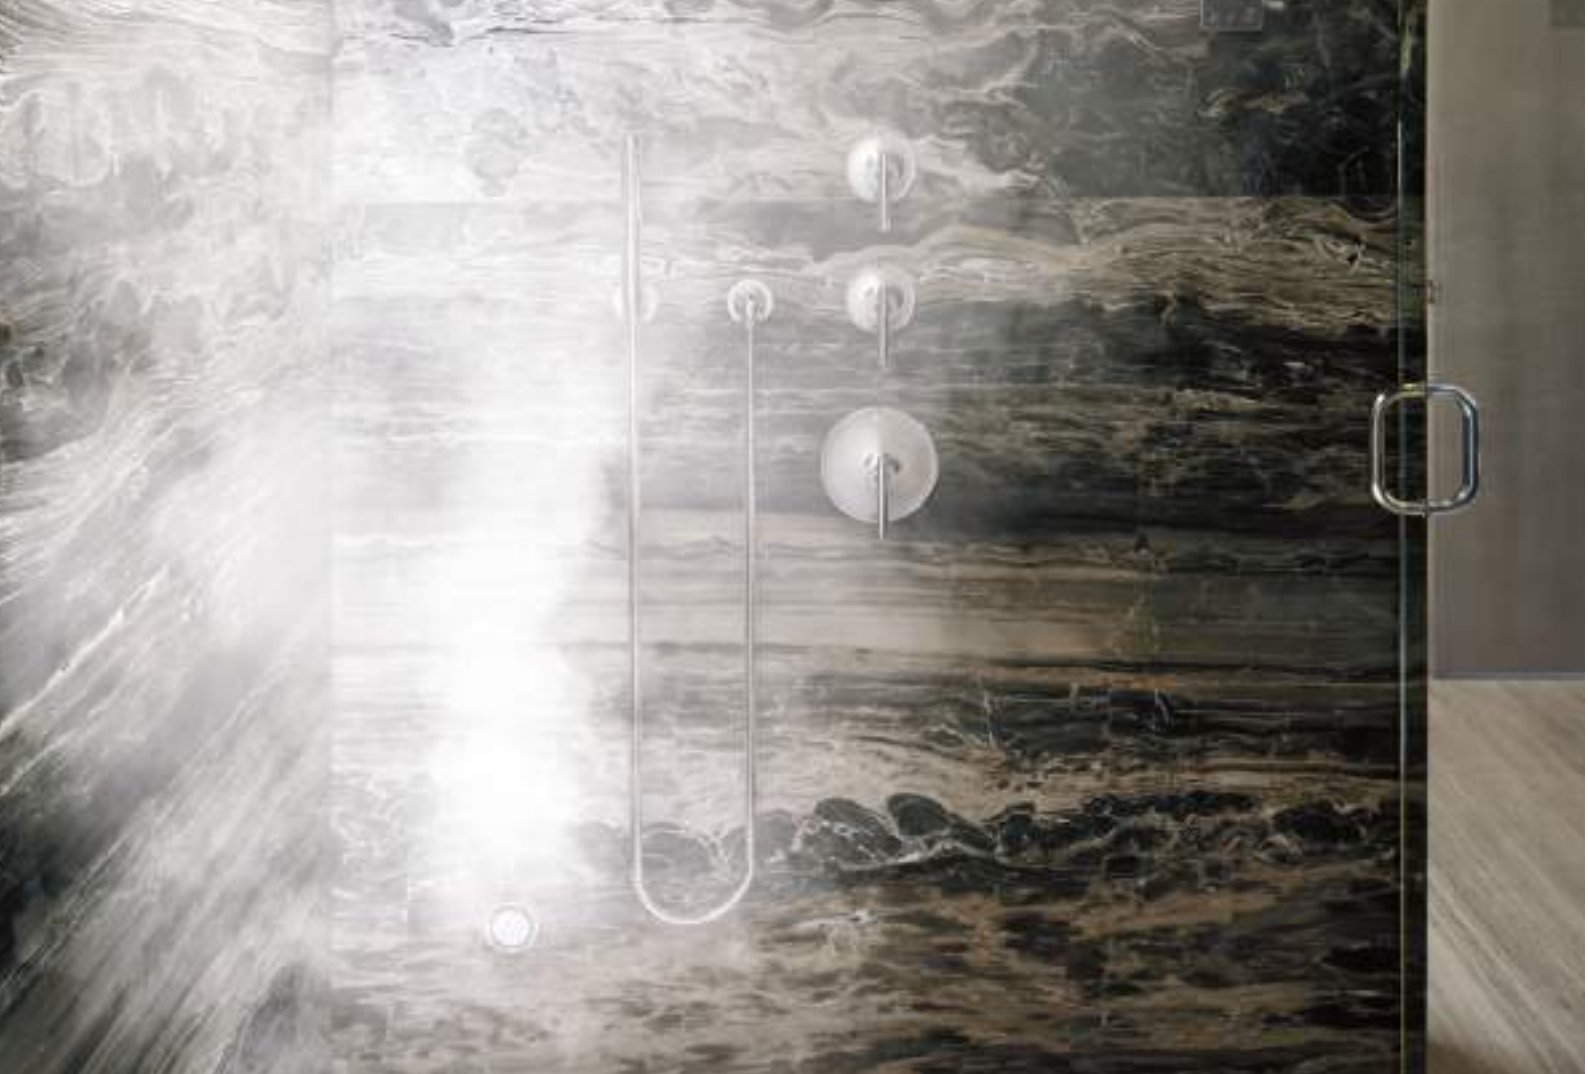

The Basic Steam Shower System
Control Kit + Steam Generator

The Digital Shower System
DTV+ System + Adapter Kit + Steam Generator

Steam generator control kits

CONTROL KIT AND ADAPTER KIT

INVIGORATION™ SERIES STEAM GENERATOR CONTROL KITS

For use with Invigoration™ Series steam generators.

Control kit

Brushed
Bronze BV