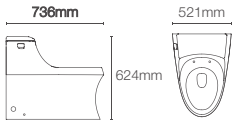

S trap 220 mm, part no. K-1331800 can be ordered separately