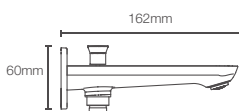

Must order: Trim only, for use with valve K-882IN-CP

* Please contact our technical representative for information on 'Must order' list for all the above SKUs.