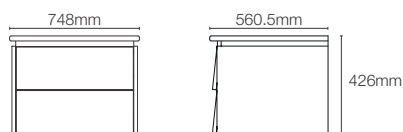

Vanity 750 (PU) - titanium grey