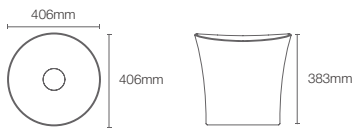

Must order: Clicker drain (K-7124-A-CP)