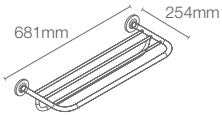

Square tissue holder with cover in polished chrome

COMPLEMENTARY™ | K-25074IN-CP

Square tumbler holder in polished chrome

COMPLEMENTARY™

COMPLEMENTARY™ | K-17529T-CP

610mm towel shelf in polished chrome

COMPLEMENTARY™ | K-5630IN-CP