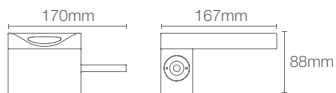

* Please contact our technical representative for information on 'Must order' list for all the above SKUs.