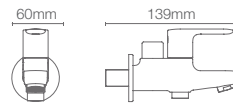

2-way bib tap in polished chrome

JULY™ | K-16093IN-4-CP