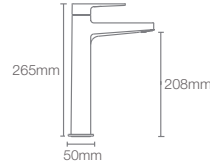

HONE

K-22539IN-4-CP

Tall pillar tap in polished chrome

French Gold
AF

HONE

K-22538IN-4-CP

Pillar tap in polished chrome

French Gold
AF