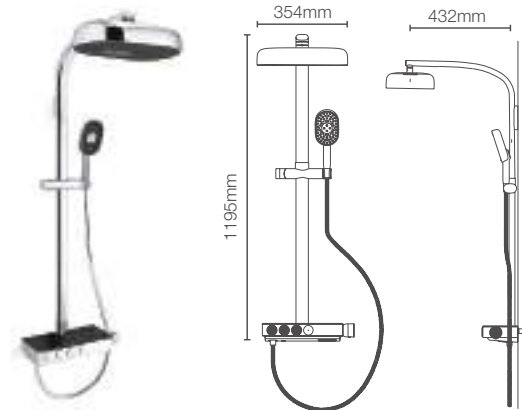

ANTHEM™

K-26334IN-9

Four-way thermostatic valve and bath/shower column with multifunction rainhead and handshower in polished chrome