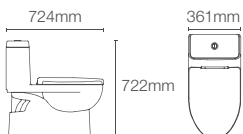

REACH™ | K-3983IN-S-0

One-piece toilet with Quiet-Close™ seat cover in white