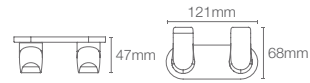

Double robe hook in polished chrome

AID™ | K-97499T-CP