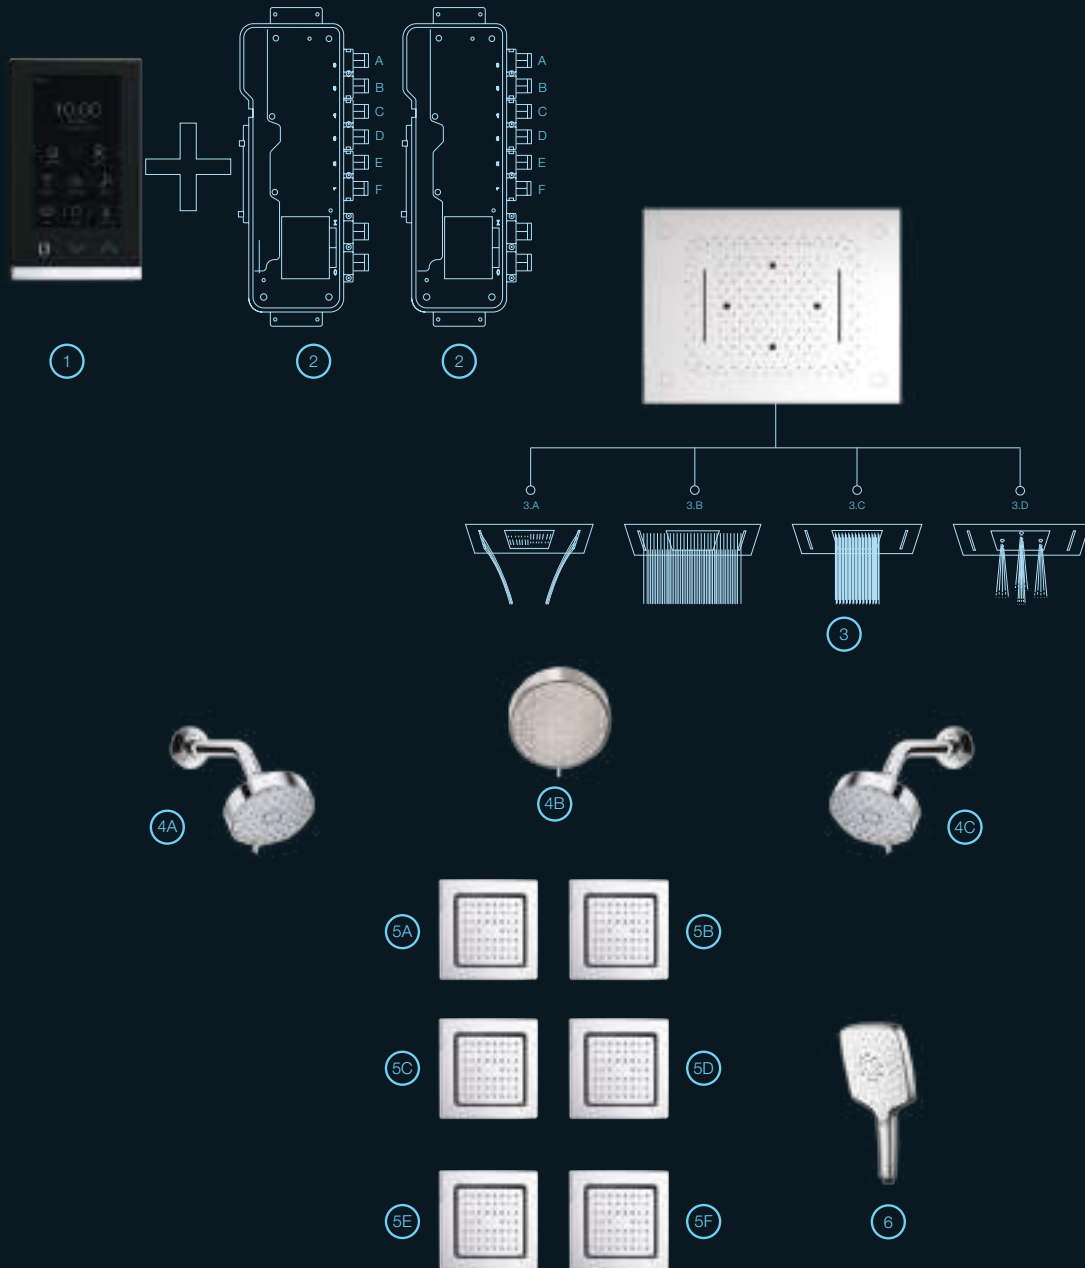

PARALLEL | K-24280IN-4ND-RGD

Single-control wall mount basin faucet trim+valve in rose gold

Brushed
Bronze BV

VIVE | K-25323IN-4-RGD

Recessed bath and shower AT235 trim+valve in rose gold

DTV+™ SPA

DTV+™ SPA | COMBO 1