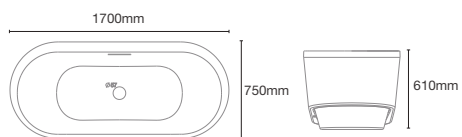

EVOK 2.0

K-25164T-0

2.0 Seamless 1.7m rectangular freestanding bath in white