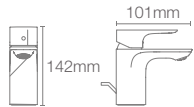

Finishes available only in faucet without drain