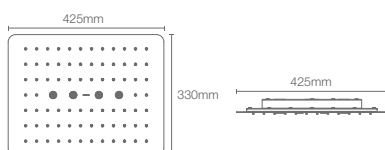

MODERNLIFE EDGE™ | K-29961IN-CP

Rectangle 425mm x 330mm rainpanel in polished chrome