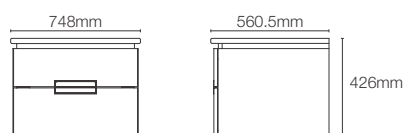

Vanity 750 (MEM) - natural oak