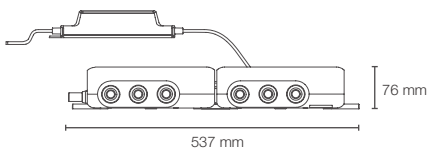

Simple installation requires only hot and cold inlets.

Anthem™ 2-6 outlet digital control in matte black (K-28214-BL)

ANTHEM™ DIGITAL

ANTHEM™ | K-28212IN-NA

6 outlet digital thermostatic valve

Must order: Valve only, for use with trim K-26347IN-9