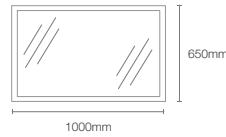

800mm mirror

Dimensions: 800mm x 800mm

NEW

VIVE | K-31389IN-NA

705mm mirror

Dimensions: 30mm x 705mm x 705mm

ESCALE[™] | K-23264IN-NA

1000mm mirror