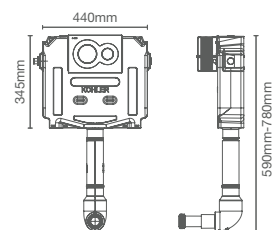

Must order: Drain Connector Assy OW (K-1355356)