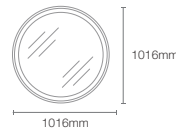

Dimensions: 1000mm x 650mm

REVE[™] | K-23268IN-NA

1000mm mirror

Dimensions: 1000mm x 650mm

VITALITY[™] | K-22932IN-NA

1016mm inset circle light mirror

Dimensions: 43mm x 1016mm x 1016mm

VITALITY[™] | K-22929IN-NA