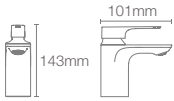

- French Gold AF
- Rose Gold RGD
- Brushed Bronze BV
- Matte Black BL