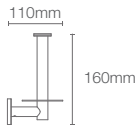

Tissue holder in rose gold

STILLNESS | K-14461T-RGD