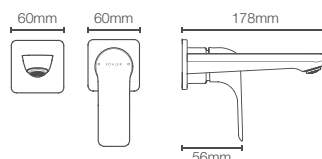

FORE LINE™ | K-27482IN-4ND-CP

Single-control wall mount basin faucet trim in polished chrome

Must order: Trim only, for use with valve K-25150IN-NA

FORE LINE™ | K-27488IN-4ND-CP

Cold-only wall mount basin faucet trim in polished chrome