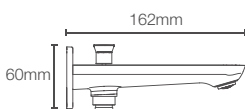

Bath spout with diverter in polished chrome