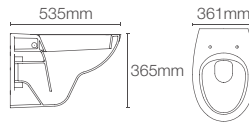

P-trap 210mm
Must order: Plastic outlet connector (K-1046327-S)
*Compatible with K-72757IN-0 PureClean™ bidet seat (oval)