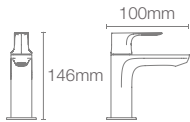

Pillar tap in polished chrome

ALEO+™ | K-72328IN-4FP-CP

Recessed bath and shower AT235 trim in polished chrome

- French Gold AF
- Brushed Bronze BV
- Rose Gold RGD

Must order: Trim only, for use with valve K-882IN-CP