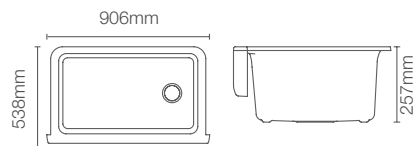

CAIRN_R

K-25784IN-CM1

Undermount single-bowl farmhouse kitchen sink in matte black