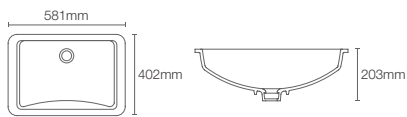

Depth:155mm