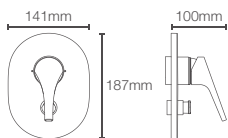

Must order: Trim only, for use with valve K-882IN-CP
*RGD available as combo