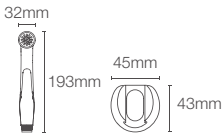

LUXE | K-77364IN-CP

Health faucet with hose and bracket in polished chrome