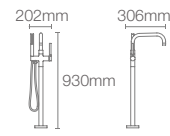

Must Order: Mounting base (K-97905T-NA)