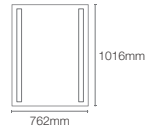

VITALITY™ | K-22928IN-NA

Column rectangular light mirror