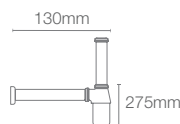

COMPLEMENTARY™ | K-7314IN-CP

300mm bottle trap in polished chrome

French Gold AF
Rose Gold RGD
Brushed Bronze BV