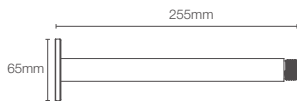

COMPLEMENTARY™ | K-22447IN-BL

Ceiling mount shower arm in matte black