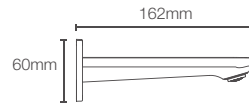

Recessed bath and shower AT235 trim in polished chrome

Must order: Trim only, for use with valve K-882IN-CP

FORE TRI™ | K-27490IN-CP

Bath spout without diverter in polished chrome

FORE TRI™ | K-27493IN-CP