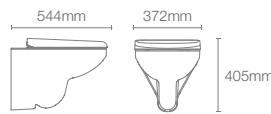

P-trap 225mm

Must order: Plastic outlet connector (K-1046327-S)