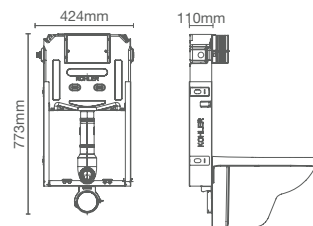

Must order: Drain Connector Assy OW (K-1355356)