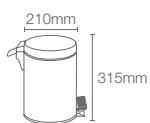

6L step can in stainless steel

CRUZ™ | K-10712D-CP