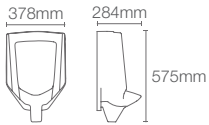

Must order: Urinal sensor