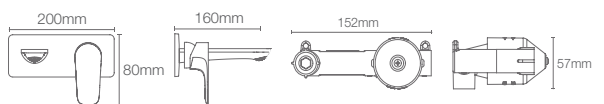

Single-control wall mount basin faucet trim+valve in rose gold