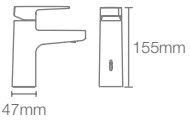

HONE

K-22534IN-4ND-CP

Single-control basin faucet without drain in polished chrome

French Gold
AF

Finishes available only in faucet without drain