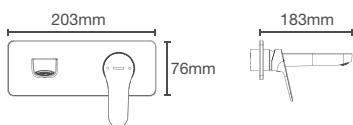

French Gold
AF

ACCLIV | K-33063IN-4ND-CP

Single-control tall basin faucet in polished chrome

French Gold
AF

ACCLIV | K-26791IN-4ND-CP

Single-control wall mount basin faucet trim in polished chrome

French Gold
AF