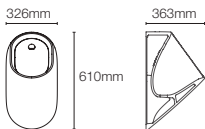

BARDONS | K-4978IN-ER-0

Urinal with rear inlet in white

Must order: Urinal sensor

SPAN SQUARE | K-26474IN-ER-0

Urinal with rear inlet in white

Must order: Urinal sensor

SPAN ROUND | K-26475IN-ER-0

Urinal with rear inlet in white