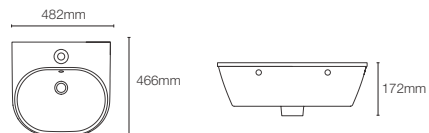

Depth: 121mm

SPAN

K-31460IN-0

Square wall mount (small) basin with single faucet hole in white

Depth: 121mm

SPAN

K-31458IN-0

Round wall mount basin with single faucet hole in white