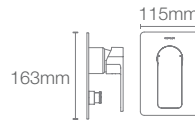

French Gold AF
Brushed Bronze BV
Rose Gold RGD

Must order: Trim only, for use with valve K-882IN-CP

* RGD, BV available as Combo