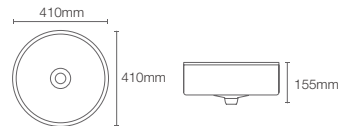

Must order: Ceramic drain, without overflow (K-24740IN-0)

FOREFRONT™ | K-5373IN-0

Vessel basin without faucet hole in white

Depth: 124mm

Must order: Bottle trap 350mm (K-75823IN-CP)

MICA | K-90012T-0

Round vessel basin without faucet hole in white