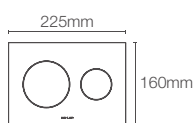

Brushed
Bronze BV