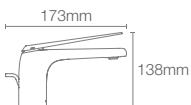

* Please contact our technical representative for information on 'Must order' list for all the above SKUs.