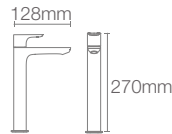

Tall pillar tap in polished chrome

ALEO™ | K-72288IN-4-CP

Pillar tap in polished chrome

ALEO™ | K-72290IN-4FP-CP

Recessed bath and shower AT235 trim in polished chrome

Must order: Trim only, for use with valve K-882IN-CP