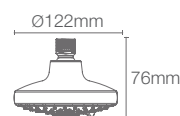

Multi-function organic 110mm showerhead without shower arm in polished chrome

Must order: Wall mount shower arm K-99054IN-CP

RAIN DUET™ | K-75924IN-CP

Multi-function round 122mm showerhead without shower arm in polished chrome