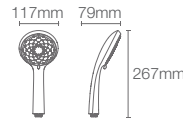

Must order: Handshower bracket in polished chrome (K-9040IN-CP)