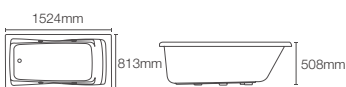

Must order: Bath drain in polished chrome (K-17295T-CP)
Optional: Removable pillow in black (K-1491T-7)

* Please contact our technical representative for information on 'Must Order' list for all the above SKUs.