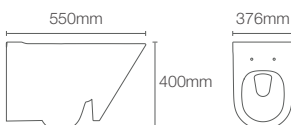

Rimless wall hung toilet with cover in white

NEW

BRAZN

K-38782IN-0 with PureWash™ bidet attachment

K-26994IN-0 with Quiet-Close™ seat

Wall hung toilet with cover in white

P-trap 220mm

Must order: Plastic outlet connector (K-1046327-S)