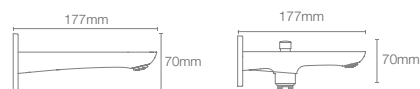

K-20077IN-CP with diverter

Bath spout in polished chrome

* Please contact our technical representative for information on 'Must order' list for all the above SKUs.

VIVE

THE ART OF MOTION

VIVE

A faucet that embraces an unmistakable balance of modernity and fluidity in design. Inspired by the swift motions of ballet, Vive celebrates human gestures. Welcome elegance and playfulness in your bathspace with Vive.