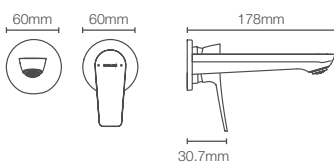

Must order: Trim only, for use with valve K-25150IN-NA