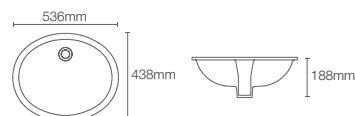

Undercounter basin in white

Depth:140mm