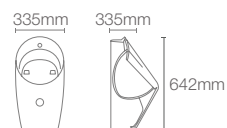

Must order: Urinal sensor