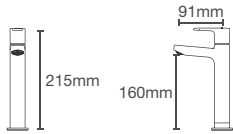

ACCLIV | K-33101IN-4-CP

Pillar tap in polished chrome

French Gold
AF

Must order: Trim only, for use with valve K-25150IN-NA

ACCLIV | K-33102IN-4-CP

Tall pillar tap in polished chrome

French Gold
AF

ACCLIV | K-33103IN-4ND-CP