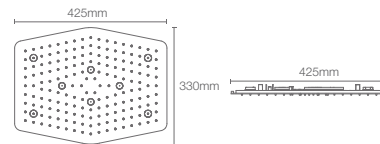

Features: • Catalyst™ Air Rain Shower • Superfine Atom Spray