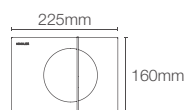

Glossy Black
7
Glossy White
0
Brushed
Bronze BV