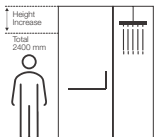

MEMOIRS

K-705085IN-SHP

Height extension 2400mm
1 door 1 panel / 1 door 2 panels
Height: 400mm, Glass thickness: 10mm

CP

- Size of shower enclosure in finishes may be limited as per site conditions.
- Glass thickness may change from 8mm->10mm after site measurements.