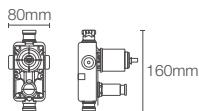

AQUA TURBO 360 | K-99924IN-CP

Hi-flow valve in polished chrome

AQUA TURBO 235 | K-882IN-CP

Single-control recessed bath and shower valve (with faceplate diverter) in polished chrome

TOOBI CLICK

GREAT SHOWERING AT
THE PUSH OF A BUTTON