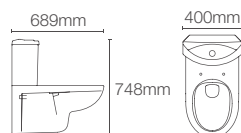

P-trap 216mm
Must order: Plastic outlet connector (K-1046327-S)
Compatible with K-72757IN-0 PureClean™ bidet seat (oval)

* Please contact our technical representative for information on 'Must order' list for all the above SKUs.