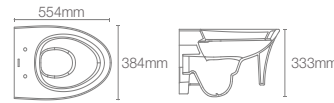

VEIL_R | K-75708IN-7

Wall hung toilet with Quiet-Close™ slim seat cover in black

P-trap 205mm
Must order: Plastic outlet connector (K-1046327-S)