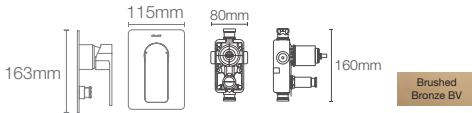

PARALLEL | K-32019IN-4-RGD

Recessed bath and shower AT235 trim+valve in rose gold

Brushed
Bronze BV