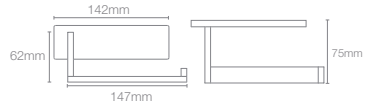

COMPLEMENTARY™ | K-25070IN-CP

Square tissue holder without cover in polished chrome