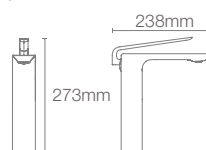

Single-control tall basin faucet without drain in polished chrome