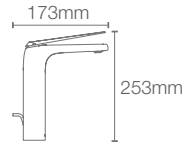

AVID™ | K-97345IN-4-CP

Single-control basin faucet with drain in polished chrome