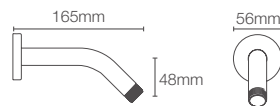

- French Gold AF
- Rose Gold RGD

RAINFOREST™ | K-11623IN-CP

127mm ceiling mount shower arm in polished chrome

STATEMENT™ | K-26318IN-CP

Wall mount showerhead arm

- French Gold AF
- Rose Gold RGD
- Brushed Bronze BV
- Matte Black BL