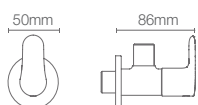

Angle valve G13mm in french gold (2 in 1 pack)

Brushed Bronze BV
Rose Gold RGD