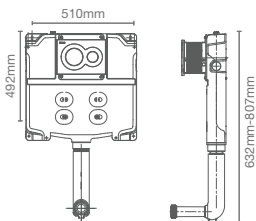

INSTAFLUSH | K-20085IN-M-NP

Slim in wall tank 3/6 | half frame
(87 mm thickness)

INSTAFLUSH | K-20084IN-M-NP

Slim in wall tank 3/6 | full frame
(87 mm thickness)

FLUSH VALVE

SoftPress™ pneumatic flush valve (K-31538IN-NA) with SoftPress™ pneumatic faceplate in polished chrome (K-24555IN-P-CP)