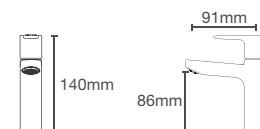

French Gold
AF

Must order: Trim only, for use with valve K-25150IN-NA