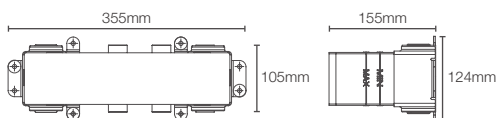

ANTHEM™ | K-26342IN-NA

4 outlet thermostatic valve

Must order: Valve only, for use with trim K-26348IN-9

ANTHEM™ | K-26341IN-NA

3 outlet thermostatic valve

Must order: Valve only, for use with trim K-26347IN-9