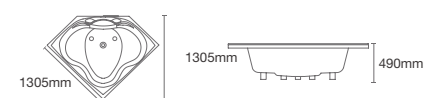

Must order: Bath drain in polished chrome K-17295T-CP

* Please contact our technical representative for information on 'Must Order' list for all the above SKUs.