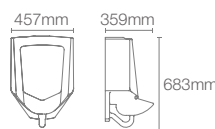

Must order: Urinal sensor