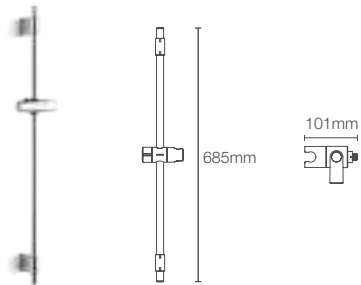

RAINJOY | K-72740IN-CP

Slidebar in polished chrome

STATEMENT™ | K-26324IN-CP

482mm dual function wallmount rainhead arm in polished chrome

MODERNLIFE™ | K-22308IN-CP

Wall mount shower arm (dual flow) in polished chrome

STATEMENT™ | K-26326T-CP

Ceiling mount multifunction shower arm in polished chrome