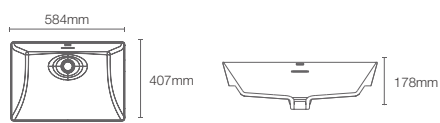

NYSA | K-31343IN-SS-0

Vessel basin without faucet hole in white

Depth: 129mm

Must order: K-75823IN-CP

NEW

BRAZN | K-21060IN-0

Vessel basin without faucet hole in white

Depth: 130mm