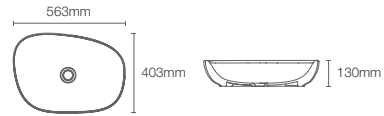

Depth: 130mm

Must order: K-24740IN-0 and K-75823IN-CP drain and bottle trap 350mm