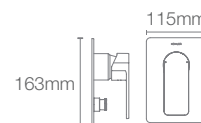

PARALLEL™ | K-23496IN-4-CP

Recessed bath and shower AT235 trim in polished chrome