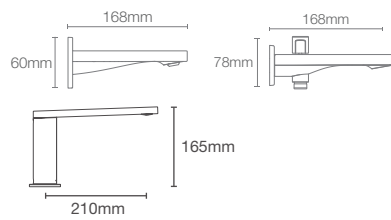

PARALLEL™

K-23512IN-CP
without diverter

K-23511IN-CP
with diverter

Bath spout in polished chrome

ALEO™

K-99061IN-CP
without diverter

K-20077IN-CP
with diverter

Bath spout in polished chrome