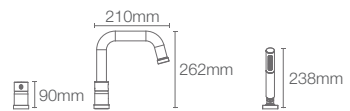

* Please contact our technical representative for information on 'Must Order' list for all the above SKUs.