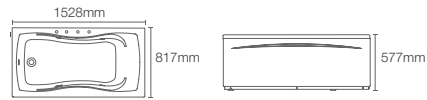

1.5 m Integrated Acrylic Whirlpool

ALEUTIAN™ | K-99026T-0

1.7 m Integrated Acrylic Whirlpool

HOURGLASS™ | K-20627IN-K-0

Integrated acrylic whirlpool

Includes pillow, drain and two side apron

EMERALD™ | K-18777IN-K-0