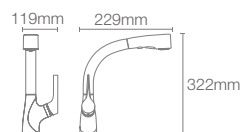

* Stainless Steel finish available upon order with a lead time.