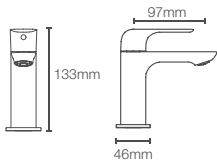

FORE LINE™ | K-27499IN-4FP-CP

Recessed bath and shower AT235 trim in polished chrome