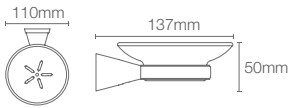

Soap dish in polished chrome

French Gold
AF