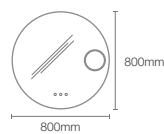

800mm mirror