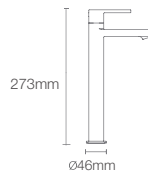

PARALLEL™ | K-23482IN-4-CP

Pillar tap in polished chrome