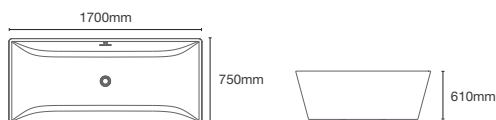

DUO™

K-18775T-0
in 1670mm

K-18776T-0
in 1525mm

Drop-in acrylic bathtub

Must order: Bath drain in polished chrome K-17295T-CP

REACH™

K-15848T-0
in 1700mm

K-15847T-0
in 1500mm

Drop-in acrylic bathtub

Must order: Bath drain in polished chrome K-17295T-CP

FLOOR MOUNT

EVOK™

K-18343T-0

1.7m rectangular freestanding bath in white

EVOK™

K-18347T-0

Oval freestanding bath in white

EVOK 2.0

K-25164T-0

2.0 Seamless 1.7m rectangular freestanding bath in white

EVOK 2.0

K-25165T-0

2.0 Seamless 1.7m oval freestanding bath in white

Refer to Bath Fillers section for compatible Bath Tub Fillers

* Please contact our technical representative for information on 'Must Order' list for all the above SKUs.