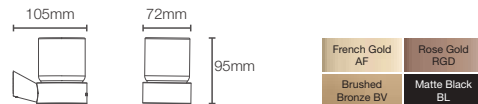

ACCENT | K-25430IN-AF

Toilet brush holder

COMPLEMENTARY™ SQUARE

COMPLEMENTARY™ | K-25066IN-CP

Towel shelf in polished chrome

COMPLEMENTARY™ | K-25065IN-CP

Square 610mm single towel bar in polished chrome

COMPLEMENTARY™ | K-25067IN-CP