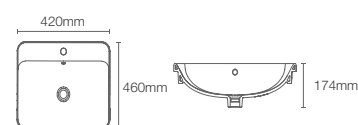

Depth: 125mm

* Please contact our technical representative for information on 'Must order' list for all the above SKUs.