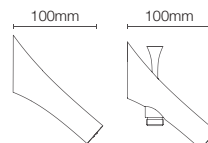

* Please contact our technical representative for information on 'Must order' list for all the above SKUs.