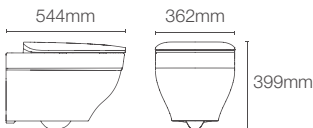

TRACE™

K-20217IN-S-DGS

Rimless wall hung toilet with Quiet-Close™ slim seat cover in indigo

TRACE™

K-38785IN-0 with PureWash™ bidet attachment

NEW

K-20217IN-S-0 with Quiet-Close™ slim seat

Rimless wall hung toilet with cover in white