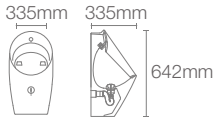

PATIO[™]
TOUCHLESS[™]

K-16321IN-SS-0

Touchless urinal with rear inlet in white 1L with integrated sensor

Available in DC; can be converted into AC through AC adaptor

MODERNLIFE[™]

K-21839T-2ER-0

Wall hung urinal (rear) in white