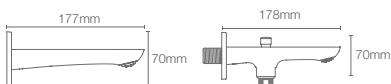

ALEO™

K-99061IN-CP
without diverter

K-20077IN-CP
with diverter

Bath spout in polished chrome

HONE

K-22543IN-CP
without diverter

K-22544IN-CP
with diverter

Bath spout in polished chrome