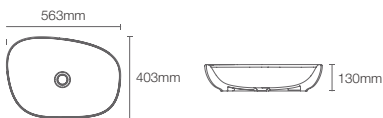

KANKARA_{TM} | K-76601IN-K4

Vessel basin without faucet hole in cashmere

Depth: 130mm

Must order: K-24740IN-0 and K-75823IN-CP drain and bottle trap 350mm

MICASQUARE | K-90011T-0

Square vessel basin without faucet hole in white