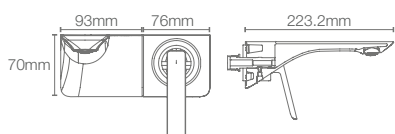

Trim only, for use with valve K-5679IN-CP
*RGD available as Combo