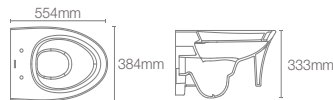

Must order: Plastic outlet connector (K-1046327-S)