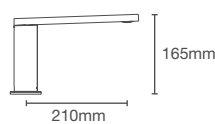

French Gold
AF