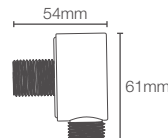

COMPLEMENTARY™ | K-16381IN-CP

Supply elbow in polished chrome