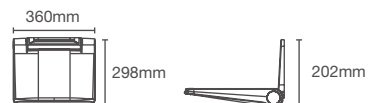

SHOWER SEAT

K-20526IN-O

Wall hung shower seat in white load bearing upto 150kgs in white