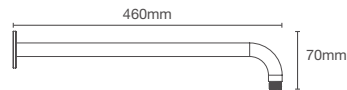

COMPLEMENTARY™ | K-22446IN-BL

Wall mount shower arm in matte black