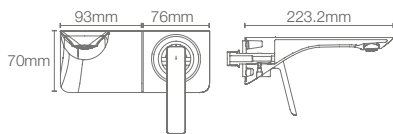

MODERNLIFE EDGE™

An expression of today's modern aesthetic movement, ModernLife Edge™ is a technological marvel.

MODERNLIFE EDGE™ | K-25759IN-4ND-CP

Single-control wall mount basin faucet trim in polished chrome