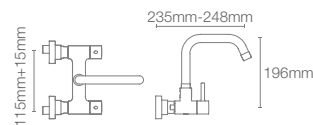

Wall-mount two-handle kitchen faucet in polished chrome

JULY™ | K-20591IN-4-CP