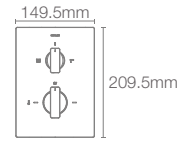

Trim only, for use with valve K-20740IN-A-NA