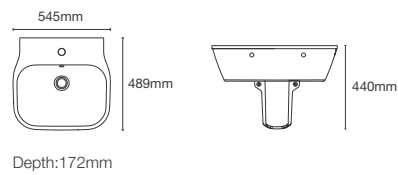

TRACE™ | K-30520IN-0 + K-5584IN-0

Half pedestal wall mount basin with single faucet hole in white

SPAN | K-24558IN-0

Half pedestal square (big) wall mount basin with single faucet hole in white

Must order: K-75823IN-CP and K-20746IN-0 drain and bottle trap 350mm/ Pedestal K-2019IN-0/ K-24559IN-0