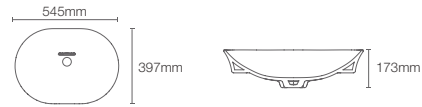

FOREFRONT™ | K-75374IN-1-0

Vessel basin with single faucet hole in white

Depth: 125mm

Must order: K-75823IN-CP and K-20746IN-0 bottle trap 350mm and grid drain

NEW

VIVE™ CAPSULE | K-28783IN-0

Vessel basin without faucet hole in white