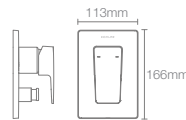

HONE

K-22541IN-4FP-CP

Recessed bath and shower AT235 trim in polished chrome