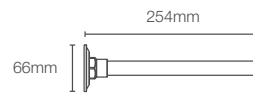

MASTER SHOWER™ | K-16346IN-CP

463mm wall mount shower arm in polished chrome

- French Gold AF
- Brushed Bronze BV
- Rose Gold RGD

MASTER SHOWER™ | K-16347IN-CP

254mm ceiling mount shower arm in polished chrome