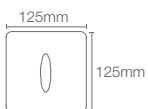

PATIO_{TM} | K-24199IN-C01-CP

Urinal sensor DC with flushing adjustable in polished chrome