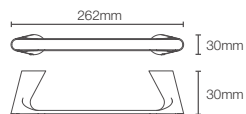

Towel ring in french gold