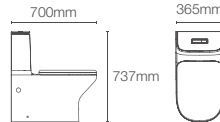

S trap 220 mm, part no. K-1331800 can be ordered separately

CLASS FIVE+™
KOHLER