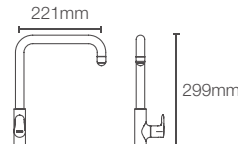

Deck-mount cold only kitchen faucet in polished chrome

ALEO+™ | K-20587IN-4-CP