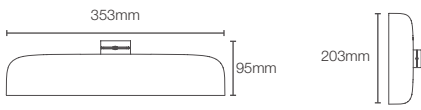

French Gold AF
Brushed Bronze BV
Rose Gold RGD
Matte Black BL

Must order: Statement™ wall mount shower arm: K-26324IN-CP
Features: • Katalyst™ Air Rain Shower + Ribbon Spray