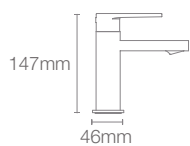

PARALLEL™ | K-23472IN-4ND-CP

Single-control basin faucet without drain in polished chrome

PARALLEL™ | K-23483IN-4-CP

Tall pillar tap in polished chrome

PARALLEL™ | K-23482IN-4-CP

Pillar tap in polished chrome