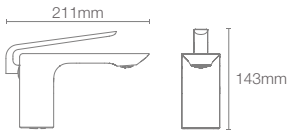

MODERNLIFE EDGE™ | K-25761IN-9FP-CP

Recessed bath and shower Autosense235+ trim with diverter in polished chrome