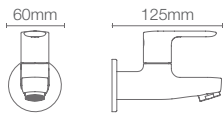

1-way bib tap in polished chrome

JULY™ | K-16087IN-4-CP