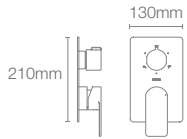

PARALLEL™ | K-23497IN-4-CP

Recessed bath and shower AT360 trim in polished chrome

Must order: Trim only, for use with valve K-99924IN-CP

* RGD available as Combo