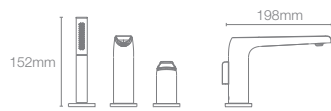

COMPOSED™ | K-73081T-4-CP

Deck mount bathtub filler in polished chrome