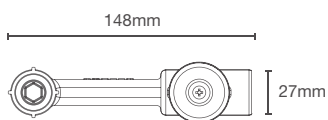

BASIN FAUCET VALVE | K-25149IN-NA

Cold-only wall mount basin faucet valve