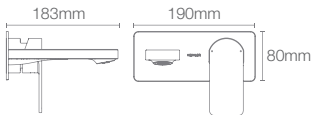

Must order: Trim only, for use with valve K-5679IN-CP

* RGD, BV available as Combo