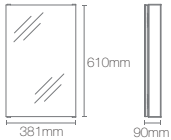

Dimensions: 90mm x 381mm x 610mm