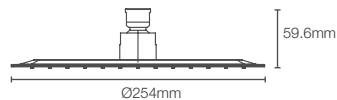

* Please contact our technical representative for information on 'Must order' list for all the above SKUs.