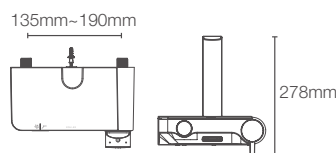

TOOBI CLICK

K-23147IN-4-CP

Wall mount exposed push-button bath and shower in polished chrome

* Please contact our technical representative for information on 'Must Order' list for all the above SKUs.

Loure® rectangle 600mm x 800mm multifunction rainpanel in polished chrome (K-97168IN-CP)