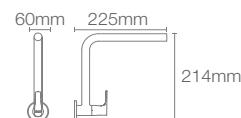

Wall-mount cold-only kitchen faucet in polished chrome