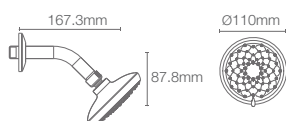

Multi-function organic 110mm showerhead without shower arm in polished chrome

Must order: Wall mount shower arm K-99054IN-CP

RAIN DUET™ | K-75924IN-CP

Multi-function round 122mm showerhead without shower arm in polished chrome