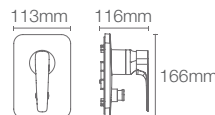

French Gold AF
Brushed Bronze BV
Rose Gold RGD

Must order: Trim only, for use with valve K-882IN-CP

* RGD, BV available as Combo