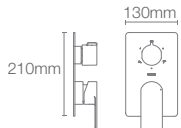

French Gold AF
Rose Gold RGD

Must order: Trim only, for use with valve K-99924IN-CP

* RGD available as Combo