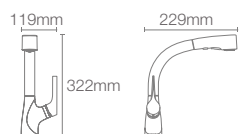

Pull-down deck-mount single-control kitchen faucet in vibrant stainless steel

ELATE_R | K-13963T-C4-CP

Pull-down deck-mount single-control kitchen faucet in polished chrome