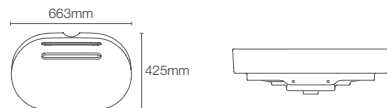

NEW

Vessel with steam generator in white

Depth: 134mm

Must order: K-30685IN-CP Bottle trap assembly