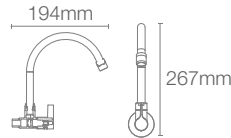

Wall-mount cold-only kitchen faucet in polished chrome

KUMIN™ | K-99482IN-4-CP