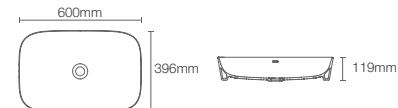

Depth: 113mm

Must order: K-24740IN-0 and K-75823IN-CP drain and bottle trap 350mm