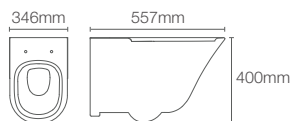

VIVE | K-26998IN-7

Rimless wall hung toilet with Quiet-Close™ slim seat cover in black

P-trap 205mm
Must order: Plastic outlet connector (K-1046327-S)