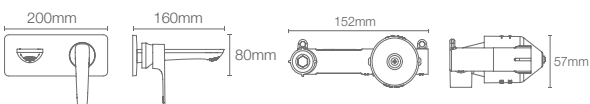

Recessed bath and shower AT360 trim+valve in rose gold

Brushed Bronze BV

ALEO™ | K-22790IN-4-RGD

Recessed bath and shower AT235 trim+valve in rose gold

Brushed Bronze BV

ALEO+™ | K-21970IN-4ND-RGD

Single-control wall mount basin faucet trim+valve in rose gold