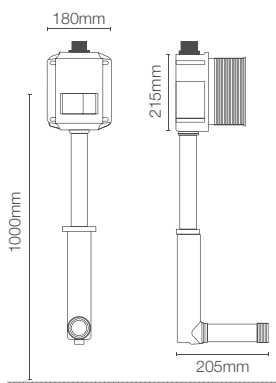

A LIGHT TOUCH IS ALL IT TAKES

The wall becomes the new focus of luxury with Kohler® Softpress™ Flush Valve. A stylish straight-line design complements the décor elegantly, while superior-grade components & dual-flush Pneumatic technology ensure unmatched performance. Be it effortless actuation, great flow (even at low pressures), big water savings or easy maintenance, Softpress™ by Kohler® marks a truly watershed addition to your wall hung toilets.

EFFORTLESS FLUSHING

Smooth action with minimum force - ideal for elderly & children.

ADJUSTABLE FLOW RATE

Time delay mechanism aids flushing adjustability.

WATER SAVING

Accurate volume setting without loss in flow rate.

EASE OF INSTALLATION

Height adjustable through connection accessories to match all toilet rough-in.

French Gold
AF

SOFT PRESS™ | K-31538IN-NA

Pneumatic flush valve

SOFT PRESS™ | K-24555IN-P-CP

Pneumatic faceplate in polished chrome