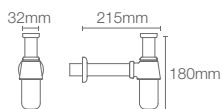

GENERIC | K-75823IN-CP

350mm bottle trap in polished chrome

French Gold AF	Rose Gold RGD
Brushed Bronze BV	Matte Black BL