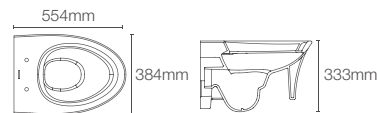

P-trap 205mm
Must order: Plastic outlet connector (K-1046327-S)

VEIL_R

K-38787IN-0 with PureWash™ bidet attachment

NEW

K-75708IN-SS-0 | K-75708IN-2SS-0
Quiet-Close™ slim seat | Quiet-Close™ seat

Wall hung toilet with cover in white