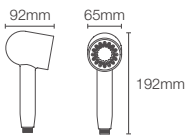

AWAKEN™ | K-72421IN-CP

Multi-function organic 117mm handshower with hose in polished chrome

Must order: Handshower bracket in polished chrome (K-9040IN-CP)

STATEMENT™ | K-26286IN-G-CP

Single-function Iconic 1.75gpm/6.6Lpm handshower in polished chrome