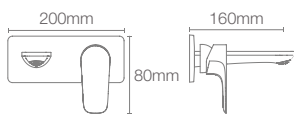

ALEO™

A carefully considered, flat-surfaced handle creates contemporary lines and offers complete control.

ALEO™ | K-5683IN-4ND-CP

Single-control wall mount basin faucet trim in polished chrome

Brushed
Bronze BV
Rose Gold
RGD