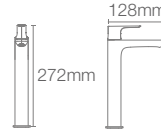

ALEO+™ | K-72326IN-4-CP

Pillar tap in polished chrome