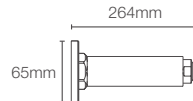

COMPLEMENTARY™ | K-15399T-B-BV

Ceiling mount shower arm in brushed bronze