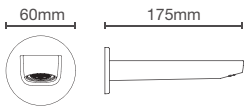

Cold-only wall mount basin faucet trim in polished chrome

French Gold
AF

Must order: Trim only, for use with valve K-25149IN-NA

ACCLIV | K-33074IN-CP

Bath spout without diverter in polished chrome

French Gold
AF