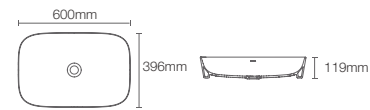

Depth: 113mm

Must order: K-24740IN-0 and K-75823IN-CP drain and bottle trap 350mm