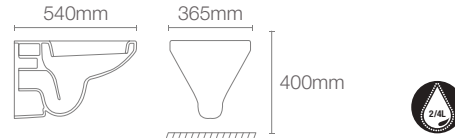

P-trap 225mm
Must order: Plastic outlet connector (K-1046327-S)