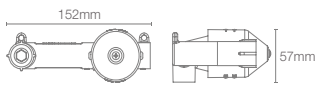

Must order: Valve only, trim to be ordered separately

BASIN FAUCET VALVE | K-25150IN-NA

Single-control wall mount basin faucet valve

Must order: Valve only, trim to be ordered separately

BASIN FAUCET VALVE | K-25149IN-NA