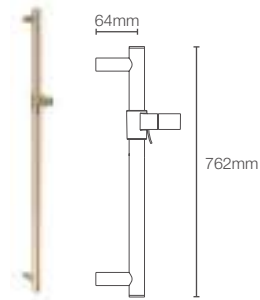

COMPLEMENTARY™ | K-8524-AF

762mm contemporary slide bar in french gold