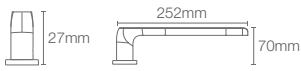

AVID™

AVID™ | K-97497T-CP

Double towel shelf in polished chrome

AVID™ | K-97495T-CP

Towel bar in polished chrome

AID™ | K-97498T-CP

Towel ring in polished chrome

AID™ | K-97500T-CP