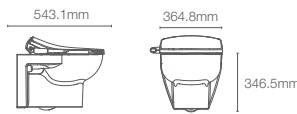

Wall hung bowl with PureClean™ oval bidet seat in white

P-trap 245mm

Must order: Plastic outlet connector (K-1046327-S)

REACH ECO | K-30439IN-S-0

Wall hung toilet with PureClean™ seat in white

P-trap 205mm