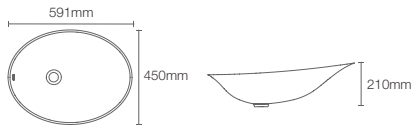

Vessel basin without faucet hole in indigo

Depth: 178mm

Must order: Ceramic drain, without overflow (K-24740IN-0)