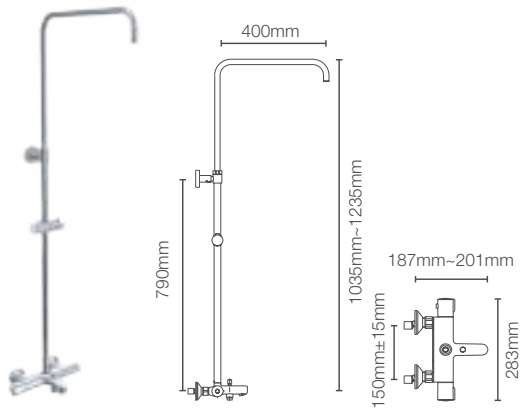

SHOWER COLUMNS

JULY™

K-99741IN-C9-CP

Thermostatic 3-way shower column in polished chrome