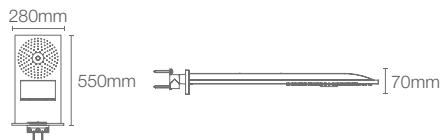

BEITOU™ | K-72830IN-L-CP

Wall mount 550mm x 280mm rainpanel in polished chrome

Features: • Catalyst™ Air Rain Shower • Cascade • Laminar flow • Ambient hydro-powered light