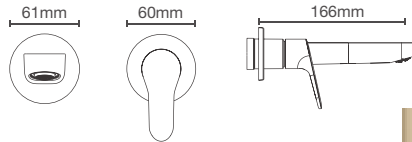

Cold-only wall mount basin faucet trim in polished chrome

French Gold
AF

Must order: Trim only, for use with valve K-25149IN-NA