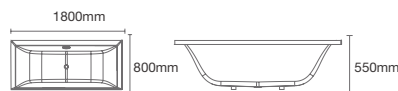

Must order: Bath drain in polished chrome K-17295T-CP, K-18922T-1P and K-18922T-58