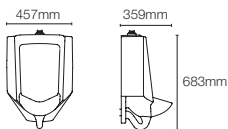

BARDON™

K-4991-ER-0

Urinal with rear inlet in white 0.5L with Accuflush