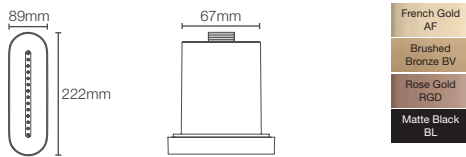

WATERTILE™

WaterTile™ body sprays and showerheads have created a whole new standard for performance. The 22-nozzle models deliver a high-volume, incredibly stimulating spray, while the 54-nozzle models create soothing hydrotherapy. The fully adjustable sprayface pivots to accommodate your needs.

STATEMENT™ | K-26300IN-CP

Oblong vichy body spray