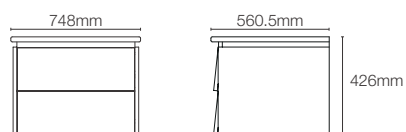

Vanity 750 (MEM) - natural oak