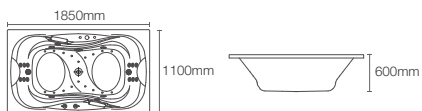

EVORA™

K-18749IN-W03C-0

Drop-in acrylic whirlpool dual system and back massage (Dual Seater)