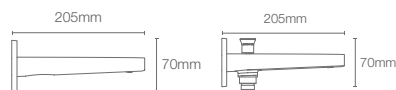

K-22543IN-CP available in CP, AF
K-22544IN-CP, available only in CP