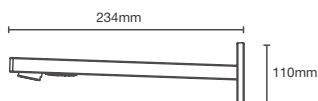

COMPOSED

K-25998T-CP

Touchless cold only wall-mount basin faucet in polished chrome

Must order: AC Power supply (K-16305IN-NA)