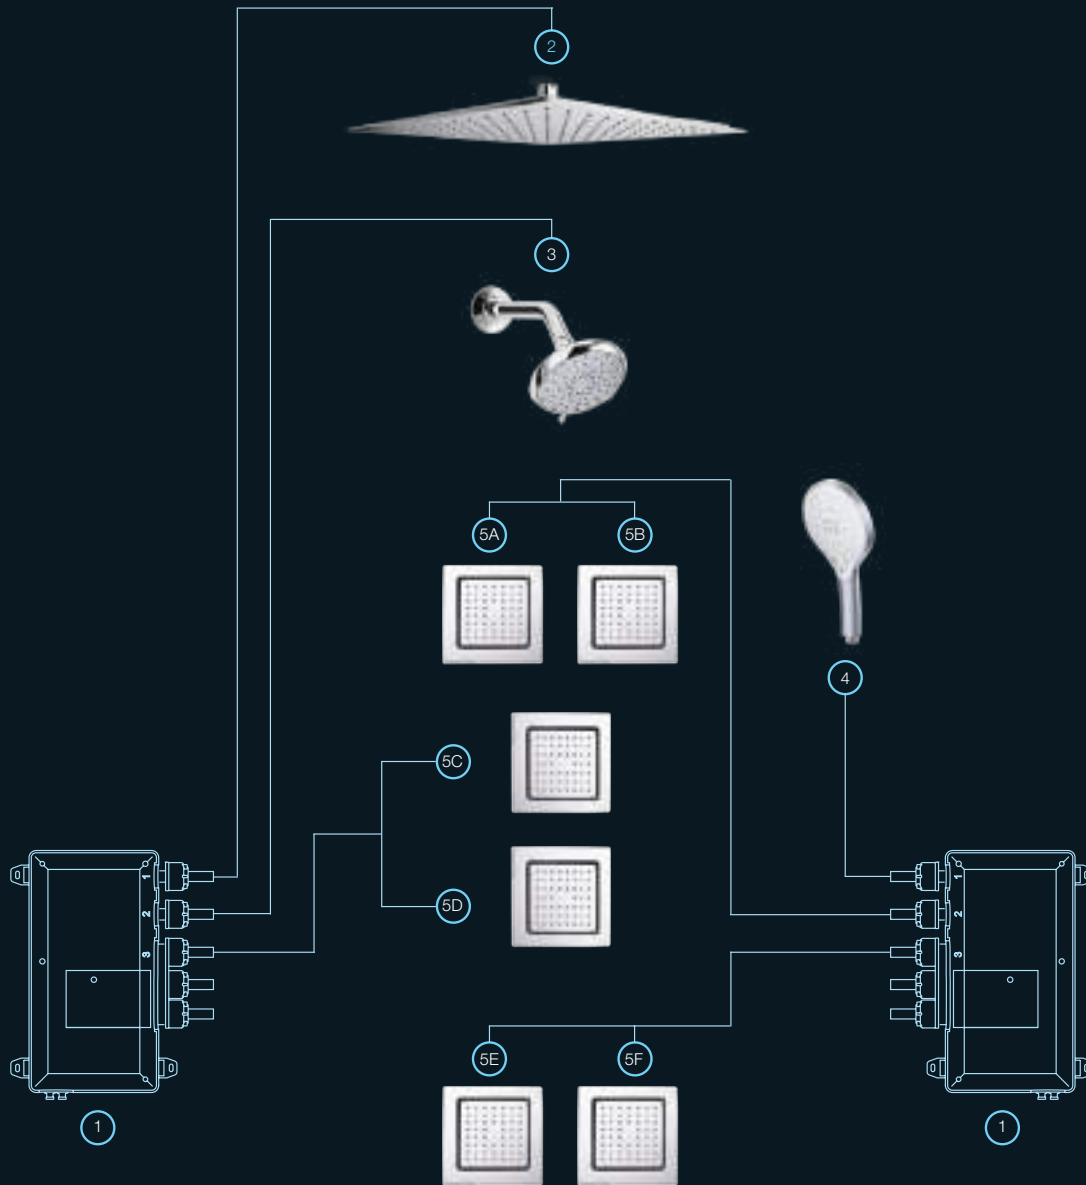

DTV+™ SPA

DTV+™ SPA | COMBO 2

**1 | DTV PROMPT
3 PORT VALVE**
(K-557IN-K-NA)
DTV Valve 2 Nos.

2 | RAINHEAD
K-9301T-CL-CP
381mm rainshower ultra-
thin square showerhead in
polished chrome

Must Order: Ceiling mount shower arm
K-16347IN-CP/K-11623IN-CP/ Square
ceiling arm 20137IN-CP