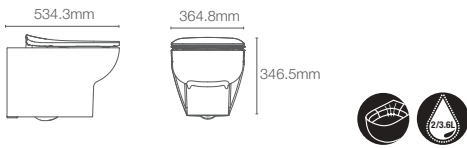

NEW

REACH ECO | K-30438IN-0

Wall hung toilet with Quiet-Close™ seat cover in white

P-trap 225mm
Must order: Plastic outlet connector (K-1046327-S)

SPAN ROUND

K-38790IN-0 with PureWash™ bidet attachment **NEW** | K-29171IN-S-0 with Quiet-Close™ seat