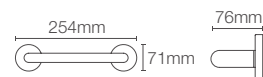

Bath grip in polished chrome