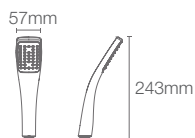

Must order: Handshower bracket in polished chrome (K-9040IN-CP)