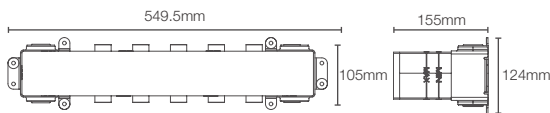

ANTHEM™ | K-28214-BL

2-6 outlet digital control in matte black

Must order: Valve only, for use with trim K-26348IN-9

ANTHEM™ THERMOSTATIC VALVES

ANTHEM™ | K-26344IN-NA

6 outlet thermostatic valve

Must order: Valve only, for use with trim K-26350IN-9