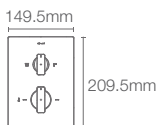

Must order: Trim only, for use with valve K-20740IN-NA

MODERNLIFE EDGE™

K-25761IN-9FP-CP

Recessed bath and shower trim with diverter in polished chrome

Must order: Trim only, for use with valve K-20740IN-A-NA