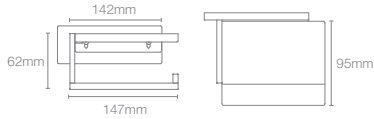

Square tissue holder with cover in polished chrome

COMPLEMENTARY™ | K-25074IN-CP

Square tumbler holder in polished chrome

COMPLEMENTARY™

COMPLEMENTARY™ | K-17529T-CP

610mm towel shelf in polished chrome

COMPLEMENTARY™ | K-5630IN-CP