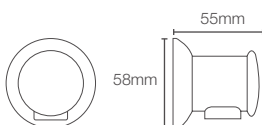

French Gold
AF

Brushed
Bronze BV

Rose Gold
RGD