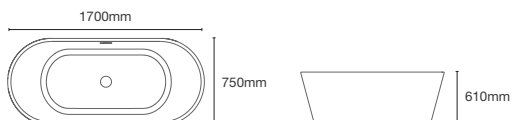

Oval freestanding bath in white

EVOK 2.0

K-25164T-0

2.0 Seamless 1.7m rectangular freestanding bath in white

EVOK 2.0

K-25165T-0

2.0 Seamless 1.7m oval freestanding bath in white

Refer to Bath Fillers section for compatible Bath Tub Fillers