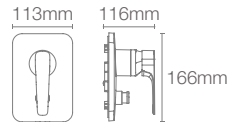

Pillar tap in polished chrome

ALEO+™ | K-72328IN-4FP-CP

Recessed bath and shower AT235 trim in polished chrome

- French Gold AF
- Brushed Bronze BV
- Rose Gold RGD

Must order: Trim only, for use with valve K-882IN-CP