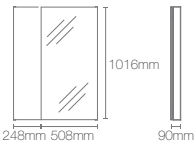

800mm mirror

Dimensions: 800mm x 800mm

NEW

VIVE | K-31389IN-NA

705mm mirror

Dimensions: 30mm x 705mm x 705mm

ESCALE[™] | K-23264IN-NA

1000mm mirror

HD LIGHTED MIRROR CABINETS

NEW URBANITY™ | K-99932IN-NA

Mirror cabinet

Dimensions: 121mm x 900mm x 815mm
Must order: K-99916IN-NA Urbanity Horizontal open self

NEW VERDERA™ | K-78282IN-NA

Mirror cabinet

Dimensions: 133mm x 866mm x 762mm

HD NON LIGHTED MIRROR CABINETS

MAXSTOW™ | K-81144-DA1

Mirror cabinet

Dimensions: 90mm x 381mm x 610mm

MAXSTOW™ | K-81145-DA1

Mirror cabinet

Dimensions: 90mm x 508mm x 610mm

MAXSTOW™ | K-81149-DA1

Mirror cabinet

Dimensions: 90mm x 762mm x 1016mm

MAXSTOW™ | K-81148-DA1

Mirror cabinet

Dimensions: 90mm x 508mm x 1016mm

MAXSTOW™ | K-81146-DA1

Mirror cabinet

Dimensions: 90mm x 762mm x 610mm