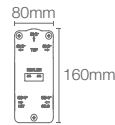

AQUA TURBO 360 | K-99924IN-CP

Hi-flow valve in polished chrome

AQUA TURBO 235 | K-882IN-CP

Single-control recessed bath and shower valve (with faceplate diverter) in polished chrome

TOOBI CLICK

GREAT SHOWERING AT
THE PUSH OF A BUTTON