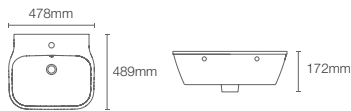

SPAN

K-25317IN-0

Square wall mount (big) basin with single faucet hole in white

Depth: 121mm

Must order: K-75823IN-CP and K-20746IN-0 drain and bottle trap 350mm/ Pedestal K-2019IN-0

SPAN

K-31461IN-0

Wall mount basin with single faucet hole in white