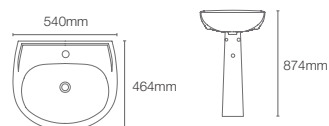

FOLIO[™]

K-2017IN-1-0

Full pedestal round wall mount basin with single faucet hole in white

Depth:152mm

BRIVE PLUS[™]

K-8700IN-1-0

Full pedestal wall mount basin with single faucet hole in white

Depth:152mm