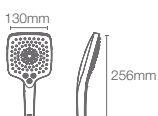

RAIN DUET™ | K-97009IN-CP

Multi-function 130mm handshower without hose in polished chrome

Must order: Handshower bracket in polished chrome (K-9040IN-CP), Flexible hose (K-12067IN-CP/K-831727-U-CP)

RAIN DUET™ | K-24717IN-CP