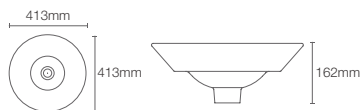

CONICAL BELL™ | K-2200IN-7

Vessel basin without faucet hole in black

Depth: 111mm

Must order: K-75823IN-CP bottle trap 350mm

CONICAL BELL™ | K-2200IN-K4

Vessel basin without faucet hole in cashmere

Depth: 111mm