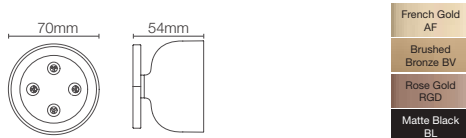

STATEMENT™ | K-26300IN-CP

Oblong vichy body spray

WATERTILE™ | K-8002IN-CP

Square 54-nozzle body spray with soothing spray in polished chrome

STATEMENT™ | K-26299IN-CP

Round deep massage body spray

* Please contact our technical representative for information on 'Must order' list for all the above SKUs.