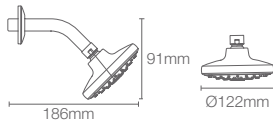

COMPLEMENTARY™ | K-16356IN-A-CP

Single-function round 97mm showerhead with shower arm in polished chrome