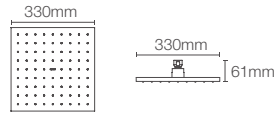

MODERNLIFE EDGE™ | K-9302IN-CL-CP

Square 330mm rainhead in polished chrome

Must order: Ceiling mount shower arm K-16347IN-CP / K-11623IN-CP / Square ceiling arm K-20137IN-CP

STATEMENT™ | K-26294IN-CP

353mm single function oblong rainhead in polished chrome