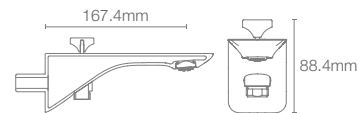

* Please contact our technical representative for information on 'Must order' list for all the above SKUs.