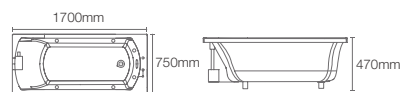

Must order: Bath drain in polished chrome (K-17295T-CP)