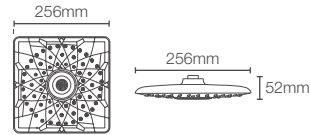

Must order: Wall/ceiling mount square shower arm in polished chrome (K-16347IN-CP K-15399T-B-BV, K-22447IN-BL, K-16346IN-CP, K-22446IN-BL)