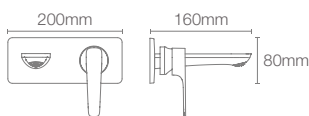

Must order: Trim only, for use with valve K-5679IN-CP

* RGD, BV available as Combo