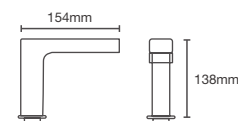

STRAYT™

K-72866IN-ND-CP

Touchless cold only basin faucet in polished chrome