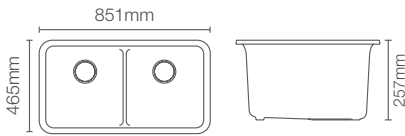

Drain hole: 98 mm