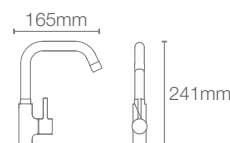

Deck-mount cold-only kitchen faucet in polished chrome