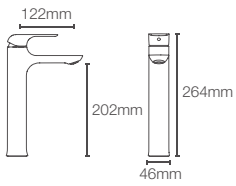

FORE LINE™ | K-27478IN-4ND-CP

Single-control basin faucet without drain in polished chrome