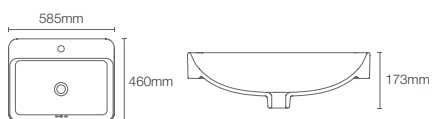

Depth: 152mm

Must order: Bottle trap 350mm (K-75823IN-CP)