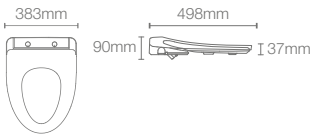

Compatible toilets

K-31539IN-SS-0, Veil® wall hung rimless bowl