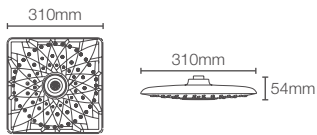

Must order: Wall/ceiling mount square shower arm in polished chrome (K-16347IN-CP K-15399T-B-BV, K-22447IN-BL, K-16346IN-CP, K-22446IN-BL)