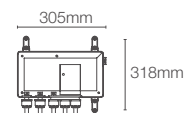

DTV+™ | K-682IN-K-NA

6-Port digital thermostatic valve

DTV+™ | K-557IN-K-NA

3-port digital thermostatic valve

DTV+™ | K-97172-NA

7.62 meter data cable

ANTHEM™

Anthem™ recessed bath and shower trim