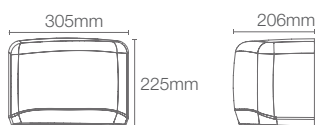

OBLO | K-24270IN-ND-CP

Touchless cold only basin faucet in polished chrome

JULY™ | K-20747IN-8-CP

Soft press auto closing cold only faucet in polished chrome

BARDON™ | K-5486T-2-0P

Touchless hand dryer in white