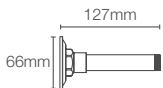

RAINFOREST™ | K-11623IN-CP

127mm ceiling mount shower arm in polished chrome