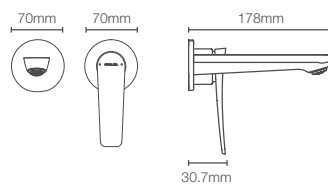

Must order: Trim only, for use with valve K-25149IN-NA