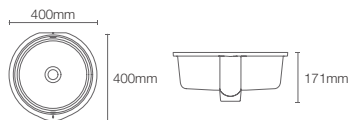

VERTICYL™ | K-2883-0

Undercounter basin in white

Depth:79mm