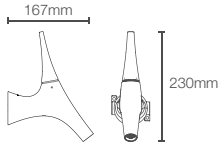

*Valve included