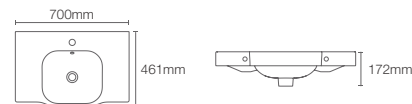

FOREFRONT™ | K-2749T-1-0

Vanity top with single faucet hole in white

Depth: 145mm

Must order: bottle trap 350mm (K-75823IN-CP)

TRACE | K-30375IN-0

Integrated top and basin in white

Depth: 121mm

Must order: bottle trap 350mm (K-75823IN-CP)