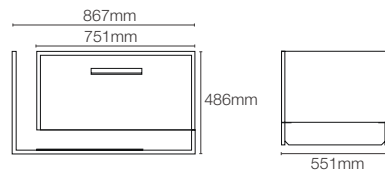

FORWARD™

K-28741IN-RWP

NEW

Vanity 867mm

Kohler® vessels & faucets in images are to be bought separately.
Granite & marble tops are for pictorial reference only & are not part of vanities.