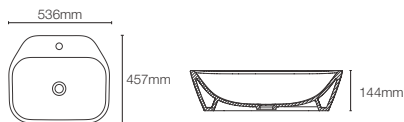

Depth: 121mm

Must order: K-75823IN-CP and K-20746IN-0 drain and bottle trap 350mm