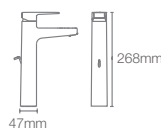

French Gold
AF

Finishes available only in faucet without drain