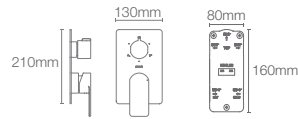

PARALLEL | K-32020IN-4-RGD

Recessed bath and shower AT360 trim+valve in rose gold