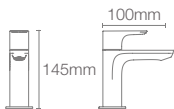

ALEO™ | K-72290IN-4FP-CP