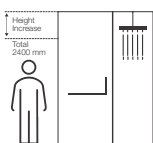

SINGULIER

K-708071IN-CP

Height extension 2400mm
1 door 1 panel / 1 door 2 panels
Height: 400mm, Glass thickness: 10mm