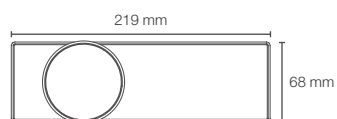

2-6 outlet digital control in matte black