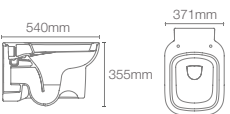

P-trap 215mm

Must order: Plastic outlet connector (K-1046327-S)

CLASS FIVE+™
KOHLER