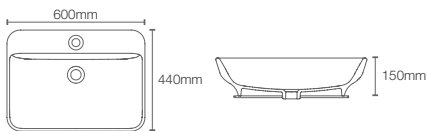

TRACE | K-75376IN-1-0

Vessel basin with single faucet hole in white

Depth: 125mm

Must order: Ceramic drain without overflow (K-24740IN-0)