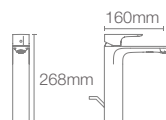

Brushed
Bronze BV
Rose Gold
RGD

Finishes available only in faucet without drain