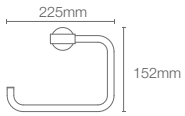

STILLNESS

STILLNESS | K-14397T-RGD

Hotelier towel shelf in rose gold

STILLNESS | K-14451T-RGD

609mm towel bar in rose gold

STILLNESS | K-14456T-RGD

Towel ring in rose gold

STILLNESS | K-14458T-RGD