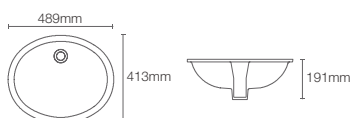

Depth:79mm

CAXTON™ | K-2211IN-0

Undercounter basin in white

Depth:140mm

CAXTON™ | K-2210IN-0

Small undercounter basin in white

Depth:102mm

* Please contact our technical representative for information on 'Must order' list for all the above SKUs.