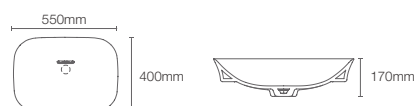

Depth: 90mm

Must order: K-75823IN-CP and K-32485IN-NA drain and bottle trap 350mm

* Please contact our technical representative for information on 'Must order' list for all the above SKUs.