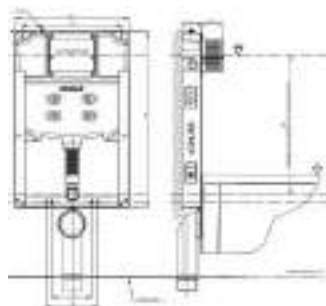

Slim in wall tank 3/6 | half frame
(87 mm thickness)

INSTAFLUSH | K-20084IN-M-NP

Slim in wall tank 3/6 | full frame
(87 mm thickness)