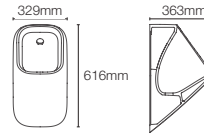

BARDONS | K-4978IN-ER-0

Urinal with rear inlet in white

Must order: Urinal sensor

SPAN SQUARE | K-26474IN-ER-0

Urinal with rear inlet in white

Must order: Urinal sensor

SPAN ROUND | K-26475IN-ER-0

Urinal with rear inlet in white