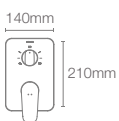

Must order: Trim only, for use with valve K-99924IN-CP

* RGD, BV available as Combo