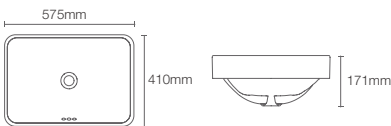

Depth: 124mm

Must order: Bottle trap 350mm (K-75823IN-CP)