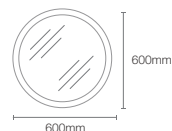

762mm perimeter circle light mirror

Dimensions: 43mm x 762mm x 762mm

VITALITY[™] | K-31646IN-NA

600mm perimeter circle light mirror

Dimensions: 30mm x 600mm x 600mm

FOREFRONT™ | K-23266IN-NA

900mm mirror

Dimensions: 900mm x 650mm