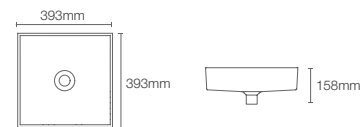

KANKARA_{TM} | K-76601IN-K4

Vessel basin without faucet hole in cashmere

Depth: 130mm

Must order: K-24740IN-0 and K-75823IN-CP drain and bottle trap 350mm

MICASQUARE | K-90011T-0

Square vessel basin without faucet hole in white