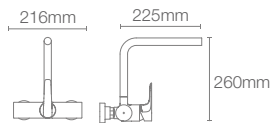

Wall-mount single-control kitchen faucet in polished chrome

CUFF™ | K-37315IN-4-CP