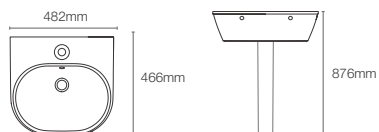

SPAN

K-24562IN-0

Full pedestal square (small) wall mount basin with single faucet hole in white

Depth:152mm

SPAN

K-24561IN-0

Full pedestal round wall mount basin with single faucet hole in white

Depth:152mm