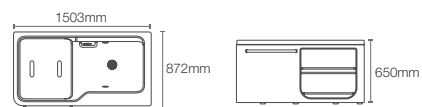

1.5 m Integrated Acrylic Whirlpool

ALEUTIAN™ | K-99026T-0

1.7 m Integrated Acrylic Whirlpool

HOURGLASS™ | K-20627IN-K-0

Integrated acrylic whirlpool

Includes pillow, drain and two side apron

EMERALD™ | K-18777IN-K-0