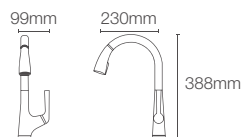

Pull-down deck-mount single-control kitchen faucet in polished chrome

ELATE_R | K-13963T-C4-VS