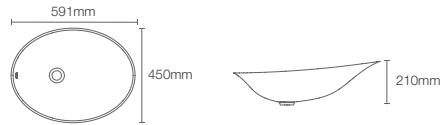

Vessel basin without faucet hole in black

Depth: 178mm

Must order: Ceramic drain, without overflow (K-24740IN-0)