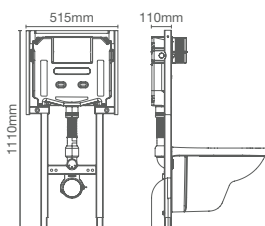

Must order: Drain Connector Assy OW (K-1355356)

Do not use full frame In-Wall Tank with C3 Electronic Bidets