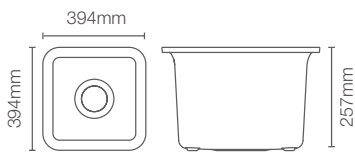

COMING SOON

UNDERTONE_R | K-3187IN-NA

838mm undermount single-bowl kitchen sink