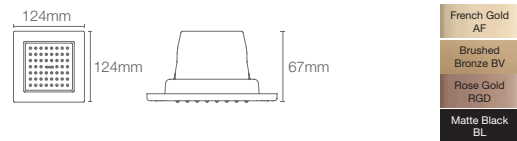

Square 54-nozzle body spray with soothing spray in polished chrome