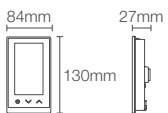

Digital interface

DTV+™ | K-99695IN-A-NA