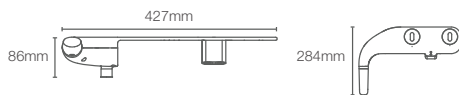

PUREWASH™ | K-22860IN-2-0

Bidet attachment

Compatible toilets*

K-5573IN-2-0 | Reach Eco wall hung bowl with K-22860IN-0 PureWash™ bidet attachment in white

K-38782IN-0 | Brazn wall hung toilet with seat cover and PureWash™ bidet attachment in white