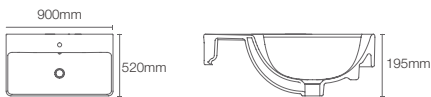

Depth: 145mm

Must order: bottle trap 350mm (K-75823IN-CP)