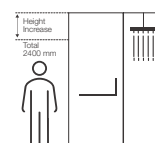

NEW TRILOGY

K-704705IN-SHP

Height extension 2400mm

Partition

Height: 400mm, Glass thickness: 10mm

CP

- Size of shower enclosure in finishes may be limited as per site conditions.
- Glass thickness may change from 8mm->10mm after site measurements.