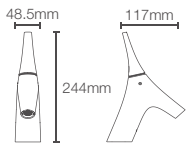

VIVE | K-23968IN-4-CP

Pillar tap in polished chrome