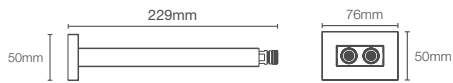

MODERNLIFE™ | K-22310IN-CP

Ceiling mount multifunction shower arm in polished chrome