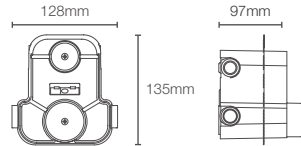

AUTOSENSE 235+ VALVE

AUTOSENSE 235+

K-20740IN-A-NA

2 outlet thermostatic valve

Must order: Valve only, for use with trim, round trim
 K-20741IN-9FP/Square trim K-20742IN-9FP/Universal trim
 K-24431IN-9FP-CP/ Universal trim ModernLife Edge™ trim
 K-25761IN-9FP-CP