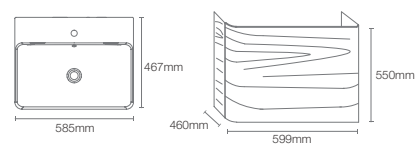

VANITY	K-31601IN-E64
VANITY TOP	K-2749T-1-0

Vanity 900mm in walnut finish

Dimensions: 892 x 517 x 550

VANITY	K-31602IN-E64
VANITY TOP	K-2660IN-1-0

Vanity 600mm in walnut finish

Dimensions: 599 x 460 x 550

Colours by Kohler® | ModernLife Edge™ vessel in peacock & Avid™ faucet in rose gold