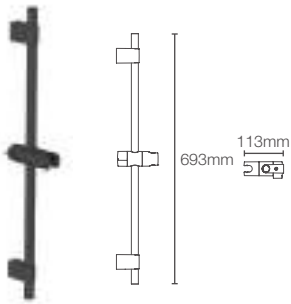

1.5 meter handshower hose in polished chrome

French Gold
AF

Brushed
Bronze BV

Rose Gold
RGD

SMOOTH HOSE | K-11628IN-BL

Anti-twist smooth shower hose in black

Complementary™ slide bar (without soap dish) in matte black (K-25350IN-BL)