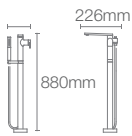

Must Order: Mounting base (97904T-NA)