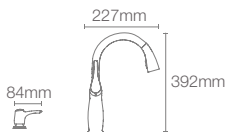

Pull-down deck-mount single-control kitchen faucet in polished chrome

MALLECO_{TM} | K-77748IN-4-CP