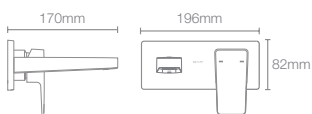

HONE

K-22540IN-4ND-CP

Single-control wall mount basin faucet trim in polished chrome

French Gold
AF

Must order: Trim only, for use with valve K-5679IN-CP