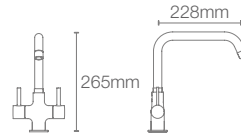

Deck-mount two-handle kitchen faucet in polished chrome

JULY™ | K-5243IN-4-CP