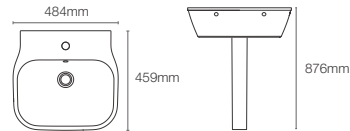

Depth:152mm