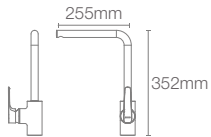

Deck-mount single-control kitchen faucet in polished chrome

CUFF™ | K-37316IN-4-CP