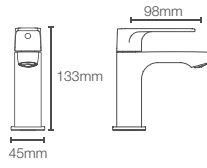

Pillar tap in polished chrome

FORE TRI™ | K-27498IN-4FP-CP