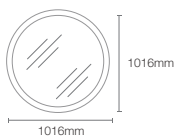

1016mm perimeter circle light mirror