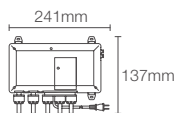

System controller module

DTV+™ | K-99694-CP