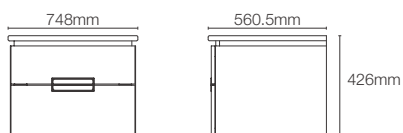

Vanity 750 (PU) - light taupe