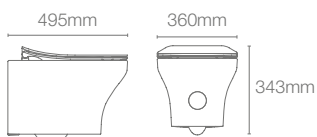

SPACITY

K-28922IN-S-7

Wall hung toilet with Quiet-Close™ slim seat cover in black

Must order: Plastic outlet connector (K-1046327-S)