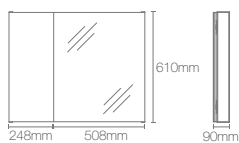

Mirror cabinet

Dimensions: 90mm x 762mm x 1016mm

MAXSTOW™ | K-81148-DA1

Mirror cabinet

Dimensions: 90mm x 508mm x 1016mm

MAXSTOW™ | K-81146-DA1

Mirror cabinet

Dimensions: 90mm x 762mm x 610mm