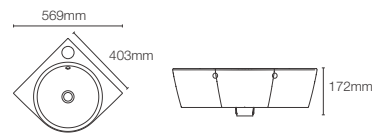

SPAN

K-25317IN-0

Square wall mount (big) basin with single faucet hole in white

Depth: 121mm

Must order: K-75823IN-CP and K-20746IN-0 drain and bottle trap 350mm/ Pedestal K-2019IN-0

SPAN

K-31461IN-0

Wall mount basin with single faucet hole in white