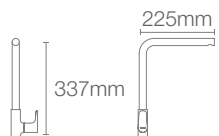

Deck-mount cold-only kitchen faucet in polished chrome

CUFF™ | K-37313IN-4-CP