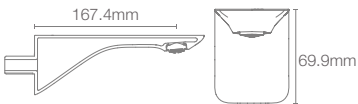

MODERNLIFE EDGE™ | K-25764IN-CP

Bath spout with diverter in polished chrome