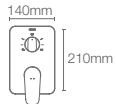

ALEO™ | K-77310IN-4FP-CP

Recessed bath and shower AT360 trim in polished chrome

Must order: Trim only, for use with valve K-99924IN-CP

* RGD, BV available as Combo