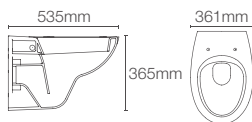

Wall hung toilet with cover in white

P-trap 225mm
Must order: Plastic outlet connector (K-1046327-S)

PATIO™

K-38791IN-0 with PureWash™ bidet attachment **NEW** | K-18131IN-S-0 with Quiet-Close™ seat

Wall hung toilet with cover in white