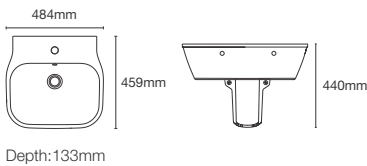

Half pedestal square (small) wall mount basin with single faucet hole in white

SPAN | K-24560IN-0

Half pedestal round wall mount basin with single faucet hole in white