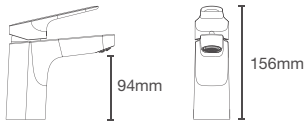

Bath spout in polished chrome

French Gold
AF

Accliv single-control tall basin faucet in french gold (K-33063IN-4ND-AF)

ACCLIV

Timeless design with an active stance.

ACCLIV | K-33059IN-4ND-CP

Single-control basin faucet in polished chrome