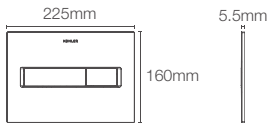

GRAPH

K-20189IN-P-CP

In-wall tank pneumatic faceplate in polished chrome