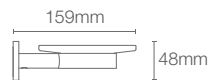

Soap dish in rose gold

STILLNESS | K-14463T-RGD