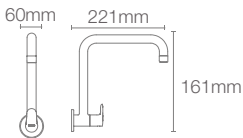

Wall-mount cold-only kitchen faucet in polished chrome

TAUT™ | K-74054IN-4-CP