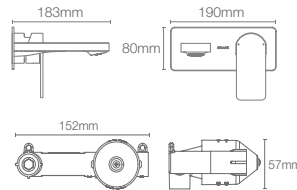

PARALLEL | K-24280IN-4ND-RGD

Single-control wall mount basin faucet trim+valve in rose gold

Brushed
Bronze BV

VIVE | K-25323IN-4-RGD

Recessed bath and shower AT235 trim+valve in rose gold

DTV+™ SPA

DTV+™ SPA | COMBO 1