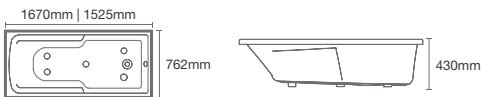

DUO™

K-18775T-0
in 1670mm

K-18776T-0
in 1525mm

Drop-in acrylic bathtub

Must order: Bath drain in polished chrome K-17295T-CP

REACH™

K-15848T-0
in 1700mm

K-15847T-0
in 1500mm