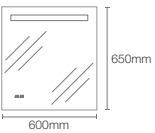

800mm mirror

Dimensions: 800mm x 800mm

NEW

VIVE | K-31389IN-NA

705mm mirror

Dimensions: 30mm x 705mm x 705mm

ESCALE[™] | K-23264IN-NA

1000mm mirror

VITALITY™ | K-22928IN-NA

Column rectangular light mirror

Dimensions: 43mm x 762mm x 1016mm

FOREFRONT™ | K-23265IN-NA

600mm mirror

Dimensions: 600mm x 650mm

VITALITY™ | K-22931IN-NA

762mm inset circle light mirror