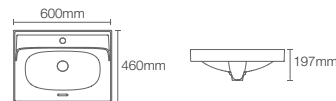

NEW

SVEDA | K-31347IN-0

Vessel with steam generator in white

Depth: 134mm

Must order: K-30685IN-CP Bottle trap assembly

NEW

BRINK | K-30506IN-1-0

Rectangle vessel with faucet hole in white