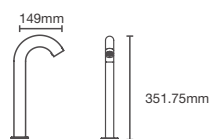

ELOSIS

K-18078IN-ND-CP

Touchless cold only basin faucet in polished chrome

OBLO

K-8399IN-CP

Touchless cold only tall basin faucet in polished chrome

STRAYT™

K-72866IN-ND-CP