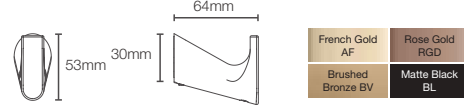

Single robe hook in french gold

ACCENT | K-25429IN-AF