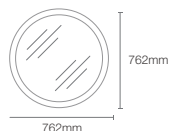

VITALITY™ | K-22929IN-NA

762mm perimeter circle light mirror