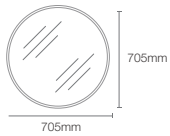

800mm mirror

Dimensions: 800mm x 800mm

NEW

VIVE | K-31389IN-NA

705mm mirror

Dimensions: 30mm x 705mm x 705mm

ESCALE[™] | K-23264IN-NA

1000mm mirror