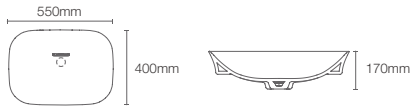

Depth: 90mm

Must order: K-75823IN-CP and K-32485IN-NA drain and bottle trap 350mm