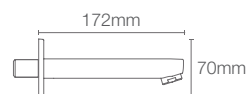

Bath spout in polished chrome

K-22543IN-CP available in CP, AF
K-22544IN-CP, available only in CP

ACCLIV

K-33074IN-CP

Bath spout without diverter in polished chrome

JULY™

K-99060IN-CP

Bath spout without diverter in polished chrome