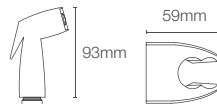

COMPLEMENTARY™ | K-12925IN-CP

Basic health sprays with metal hose and holder in polished chrome

- Rose Gold RGD