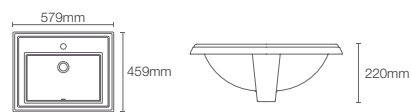

Self-rimming basin with single faucet hole in white

Depth: 127mm