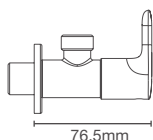

Angle valve G13mm in polished chrome

COMPLEMENTARY™ | K-80158IN-9AV-CP