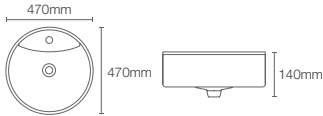

Depth: 116mm

Must order: K-75823IN-CP and K-20746IN-0 bottle trap 350mm and grid drain