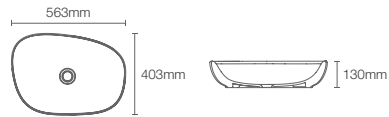

Vessel basin without faucet hole in black

Depth: 130mm

Must order: K-24740IN-0 and K-75823IN-CP drain and bottle trap 350mm