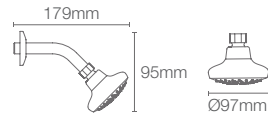

French Gold
AF

* Please contact our technical representative for information on 'Must order' list for all the above SKUs.