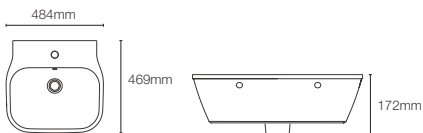

Depth: 121mm