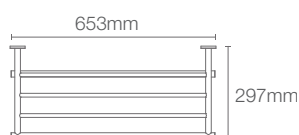

STILLNESS

STILLNESS | K-14397T-RGD

Hotelier towel shelf in rose gold

STILLNESS | K-14451T-RGD

609mm towel bar in rose gold

STILLNESS | K-14456T-RGD

Towel ring in rose gold

STILLNESS | K-14458T-RGD