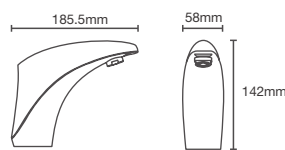

ELOSIS

K-18078IN-ND-CP

Touchless cold only basin faucet in polished chrome

OBLO

K-8399IN-CP

Touchless cold only tall basin faucet in polished chrome

STRAYT™

K-72866IN-ND-CP