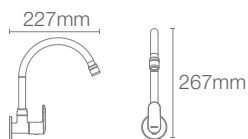

Wall-mount cold-only kitchen faucet in polished chrome