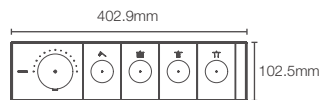

ANTHEM™ TRIMS

ANTHEM™ | K-26350IN-9-CP

Recessed bath and shower 6 outlet trim in polished chrome

Must order: Trim only, for use with valve K-26344IN-NA

ANTHEM™ | K-26348IN-9-CP

Recessed bath and shower 4 outlet trim in polished chrome