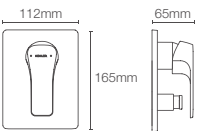

Recessed bath and shower AT235 trim in polished chrome

Must order: Trim only, for use with valve K-882IN-CP