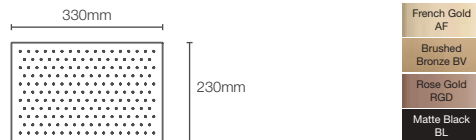

MODERNLIFE™ | K-27731IN-CP

Single flow 330mm x 230mm rainhead in polished chrome

Must order: Wall/ceiling mount square shower arm in polished chrome (K-20138IN-CP/ K-20137IN-CP)