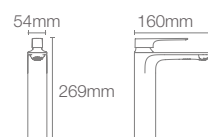

ALEO+™ | K-5684IN-4ND-CP

Single-control wall mount basin faucet trim in polished chrome

Must order: Trim only, for use with valve K-5679IN-CP

* RGD, BV available as Combo

ALEO+™ | K-72337IN-4ND-CP

Single-control tall basin faucet without drain in polished chrome