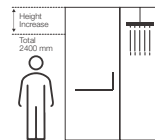

NEW TRILOGY

K-704704IN-SHP

Height extension 2400mm

T-Shape

Height: 400mm, Glass thickness: 10mm

CP