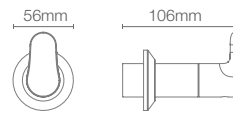

In-line stop valve trim (both G13mm and G19mm) in polished chrome

COMPLEMENTARY™