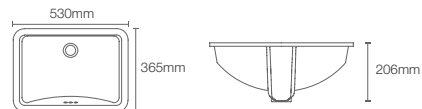

LADENA™ | K-2215IN-2-0

Undercounter basin in white

Depth:155mm

LADENA™ | K-2214IN-0

Small undercounter basin in white

Depth:117mm

VERTICYL™ | K-2883-0

Undercounter basin in white