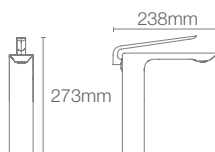

* Please contact our technical representative for information on 'Must order' list for all the above SKUs.