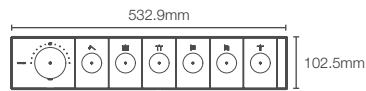

Must order: Trim only, for use with valve K-26344IN-NA