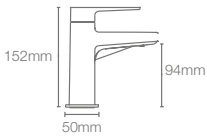

HONE

K-22539IN-4-CP

Tall pillar tap in polished chrome

French Gold
AF

HONE

K-22538IN-4-CP

Pillar tap in polished chrome

French Gold
AF