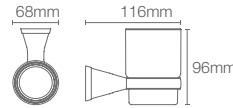

Tumbler holder in polished chrome

French Gold
AF