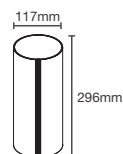

Touchless soap dispenser in polished chrome