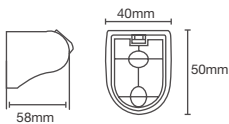

COMPLEMENTARY™ | K-9040IN-CP

Handshower bracket in polished chrome

K-9040T-ZZ-AF

French Gold
AF

K-9040T-RGD

Rose Gold
RGD