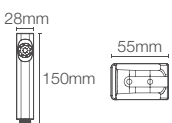

CUFF™ | K-98100IN-CP | K-98100IN-0

in polished chrome | in white

Health faucet with metal hose and holder