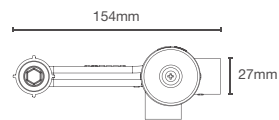

BASIN FAUCET VALVE | K-25150IN-NA

Single-control wall mount basin faucet valve

Must order: Valve only, trim to be ordered separately