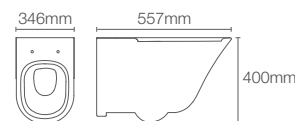

VIVE | K-26998IN-DGS

Rimless wall hung toilet with Quiet-Close™ slim seat cover in indigo