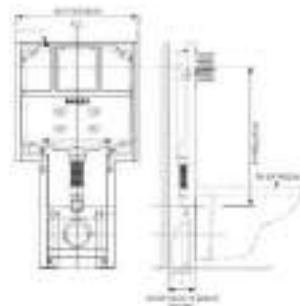

INSTAFLUSH | K-20085IN-M-NP

Slim in wall tank 3/6 | half frame
(87 mm thickness)

INSTAFLUSH | K-20084IN-M-NP

Slim in wall tank 3/6 | full frame
(87 mm thickness)

FLUSH VALVE

SoftPress™ pneumatic flush valve (K-31538IN-NA) with SoftPress™ pneumatic faceplate in polished chrome (K-24555IN-P-CP)