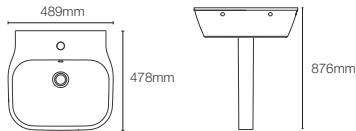

Depth: 180mm

SPAN

K-24559IN-0

Full pedestal square (big) wall mount basin with single faucet hole in white

Depth:121mm

Must order: K-75823IN-CP and K-20746IN-0 drain and bottle trap 350mm/ Pedestal K-11340IN-0