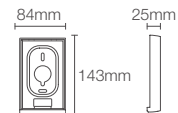

DTV+™ | K-682IN-K-NA

6-Port digital thermostatic valve

DTV+™ | K-557IN-K-NA

3-port digital thermostatic valve

DTV+™ | K-97172-NA

7.62 meter data cable

ANTHEM™

Anthem™ recessed bath and shower trim