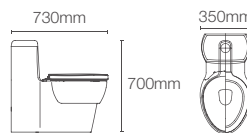

OVE™ | K-17629IN-SM-0

One-piece toilet with Quiet-Close™ seat cover in white

S-trap 305mm, Must order: P-trap K-1036901
Compatible with: C3-150 (K-8297T-0); C3-230 (K-4108T-0)