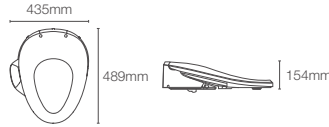

PUREWASH™ | K-28362IN-0

Electronic E910 bidet seat cover in white

Compatible toilets

K-31539IN-SS-0, Veil® wall hung rimless bowl

C3-230 | K-4108IN-0

Electronic seat cover in white with cleansing functionality and remote