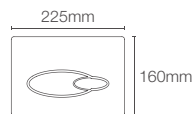

DROPLET

K-4177IN-M-CP

Faceplate in polished chrome