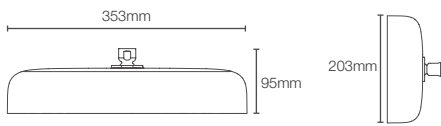

MODERNLIFE EDGE™ | K-9302IN-CL-CP

Square 330mm rainhead in polished chrome

Must order: Ceiling mount shower arm K-16347IN-CP / K-11623IN-CP / Square ceiling arm K-20137IN-CP

STATEMENT™ | K-26294IN-CP

353mm single function oblong rainhead in polished chrome