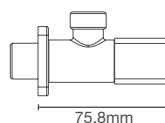

Angle valve in polished chrome

COMPLEMENTARY™ | K-11568IN-7B-CP