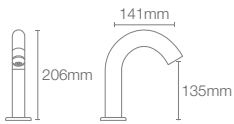

Touchless cold only basin faucet in polished chrome

JULY™ | K-20747IN-8-CP