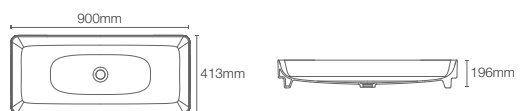

Brazn vessel basin without faucet hole in white (K-21060IN-0)

BRINK

K-26269T-0

NEW

Rectangle vessel without faucet hole in white

FOREFRONT™

K-75375IN-0

Vessel basin without faucet hole in white