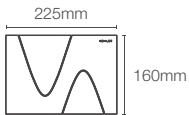

Faceplate in polished chrome

LYNK™

K-75890IN-P-CP
Pneumatic

K-75890IN-M-CP
Mechanical

Faceplate in polished chrome

Pneumatic: Also available in Matte Black, Rose Gold, French Gold, Glossy Black, and Glossy White variants
Mechanical: Available in French Gold, Glossy Black and White variants