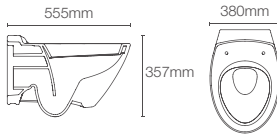

P-trap 245mm
Must order: Plastic outlet connector (K-1046327-S)