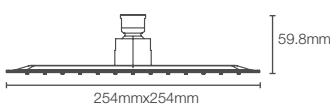

Single flow 330mm x 230mm rainhead in polished chrome

Must order: Wall/ceiling mount square shower arm in polished chrome (K-20138IN-CP/ K-20137IN-CP)

RAIN DUET EDGE™ | K-73040IN-CL-CP

Square 254mm rainhead in polished chrome