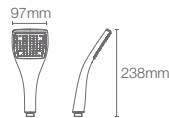

- French Gold AF
- Brushed Bronze BV
- Matte Black BL

Must order: Handshower bracket in polished chrome (K-9040IN-CP)