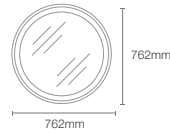

VITALITY™ | K-22928IN-NA

Column rectangular light mirror

Dimensions: 43mm x 762mm x 1016mm

FOREFRONT™ | K-23265IN-NA

600mm mirror

Dimensions: 600mm x 650mm

VITALITY™ | K-22931IN-NA

762mm inset circle light mirror