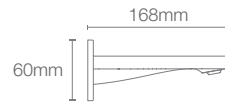

PARALLEL™ | K-23497IN-4-CP

Recessed bath and shower AT360 trim in polished chrome

Must order: Trim only, for use with valve K-99924IN-CP

* RGD available as Combo

PARALLEL™ | K-23512IN-CP

Bath spout without diverter in polished chrome