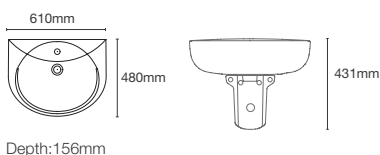

BRIVE PLUS™ | K-96051IN-0

Half-pedestal basin with single faucet hole in white