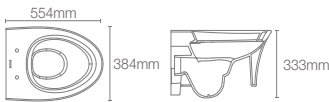

NEW

VEIL_R | K-75708IN-7

Wall hung toilet with Quiet-Close™ slim seat cover in black

P-trap 205mm
Must order: Plastic outlet connector (K-1046327-S)

VEIL_R | K-75708IN-SS-DGS

Wall hung toilet with Quiet-Close™ slim seat cover in indigo