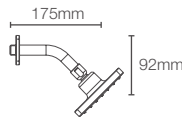

AWAKEN™ | K-72425IN-CP

Multi-function organic 110mm showerhead without shower arm in polished chrome