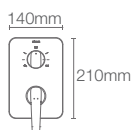

French Gold AF
Brushed Bronze BV
Rose Gold RGD
Matte Black BL

Must order: Trim only, for use with valve K-99924IN-CP

* RGD, BV available as Combo