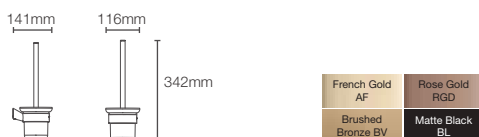

Toilet brush holder