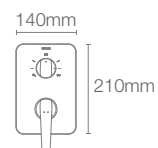

- French Gold AF
- Brushed Bronze BV
- Rose Gold RGD
- Matte Black BL

Must order: Trim only, for use with valve K-99924IN-CP

* RGD, BV available as Combo

* Please contact our technical representative for information on 'Must order' list for all the above SKUs.