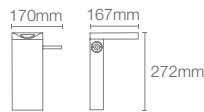

BEITOU™ | K-99856IN-4-CP

Single-control basin faucet without drain in polished chrome