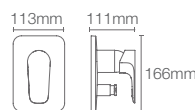

Brushed Bronze BV
Rose Gold RGD

Must order: Trim only, for use with valve K-882IN-CP

* RGD, BV available as combo

* Please contact our technical representative for information on 'Must order' list for all the above SKUs.