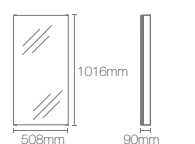

Mirror cabinet

Dimensions: 90mm x 762mm x 1016mm

MAXSTOW™ | K-81148-DA1

Mirror cabinet

Dimensions: 90mm x 508mm x 1016mm

MAXSTOW™ | K-81146-DA1

Mirror cabinet

Dimensions: 90mm x 762mm x 610mm