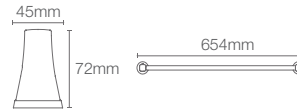

610mm towel bar in polished chrome

French Gold
AF