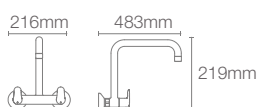

Wall-mount two-handle kitchen faucet in polished chrome

ALEO+™ | K-20590IN-4-CP