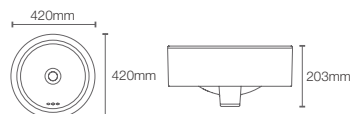

CHALICE™ ROUND | K-14800X-0

Vessel basin without faucet hole in white