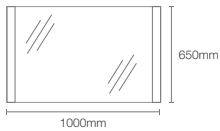

REVE™ | K-23268IN-NA

1000mm mirror