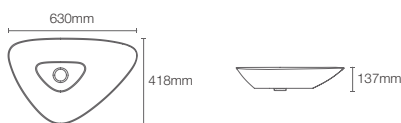

NYSA | K-31343IN-SS-0

Vessel basin without faucet hole in white

Depth: 129mm

Must order: K-75823IN-CP