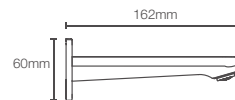

Recessed bath and shower AT235 trim in polished chrome

Must order: Trim only, for use with valve K-882IN-CP

FORE ARC™ | K-27492IN-CP

Bath spout without diverter in polished chrome

FORE ARC™ | K-27494IN-CP