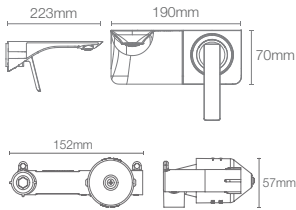

MODERNLIFE EDGE™ | K-29199IN-4ND-RGD

Single-control wall mount basin faucet trim+valve in rose gold

French Gold
AF
Matte Black
BL