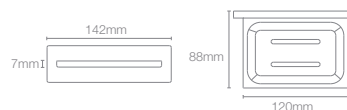

Square soap dish in polished chrome