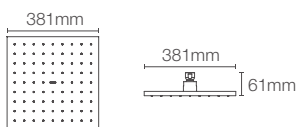

- French Gold AF
- Brushed Bronze BV
- Rose Gold RGD

Must order: Ceiling mount shower arm K-16347IN-CP/
K-11623IN-CP/ Square ceiling arm K-20137IN-CP