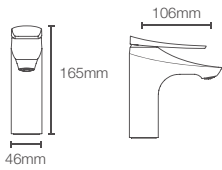

FORE ARC™ | K-27486IN-4-CP

Pillar tap in polished chrome