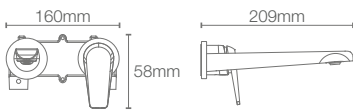

Valve included