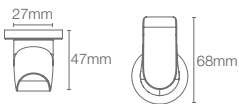

Robe hook in polished chrome

AID™ | K-97502T-CP