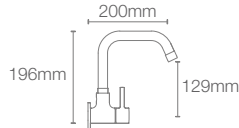

Wall-mount cold-only kitchen faucet in polished chrome

JULY™ | K-20588IN-4-CP