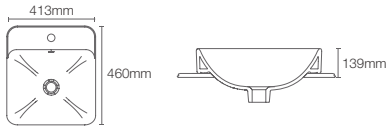

FOREFRONT™ | K-75374IN-1-0

Vessel basin with single faucet hole in white

Depth: 125mm

Must order: K-75823IN-CP and K-20746IN-0 bottle trap 350mm and grid drain