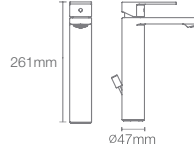

PARALLEL™ | K-23472IN-4ND-CP

Single-control basin faucet without drain in polished chrome