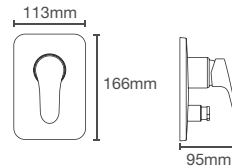

Recessed bath and shower AT235 trim in polished chrome