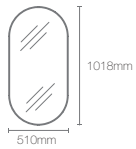

Use code
K-26051IN-BLL

Matte Black
BL

Dimensions: 35mm x 510mm x 1018mm