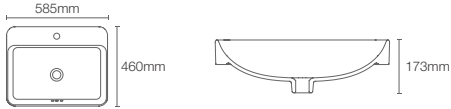

Depth: 152mm

Must order: Bottle trap 350mm (K-75823IN-CP)