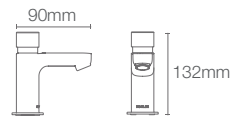

Soft press auto closing cold only faucet in polished chrome

BARDON™ | K-5486T-2-0P