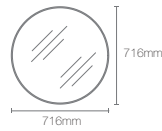

Use code
K-26050IN-BLL

Matte Black
BL

Dimensions: 35mm x 716mm x 716mm