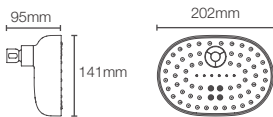

Must order: Wall mount shower arm K-99054IN-CP / K-1061577IN-AF / K-26318IN-AF/BV/RGD/BL