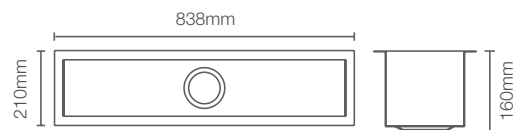

COMING SOON

BRINX_R | K-3674IN-NA

Top-mount single-bowl bar sink