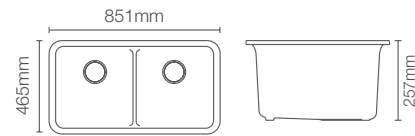

Drain hole: 98 mm