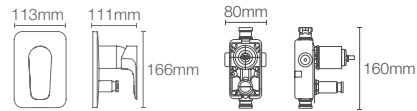

Recessed bath and shower AT360 trim+valve in rose gold

Brushed Bronze BV

ALEO™ | K-22790IN-4-RGD

Recessed bath and shower AT235 trim+valve in rose gold

Brushed Bronze BV

ALEO+™ | K-21970IN-4ND-RGD

Single-control wall mount basin faucet trim+valve in rose gold