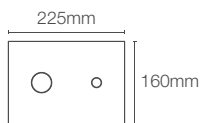

SKIM | K-24149IN-F-BN

Pneumatic IWT faceplate in black with anti-finger print buttons in brushed nickel