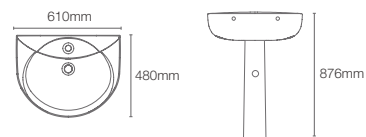

Depth:152mm