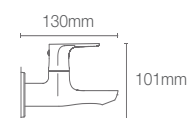

COMPLEMENTARY™ | K-80158IN-9AV-CP

Angle valve in polished chrome

COMPLEMENTARY™ | K-11568IN-7B-CP

Small angle valve with G13mm connection in polished chrome

ALEO™ | K-20075IN-4-CP

2-way bib tap in polished chrome