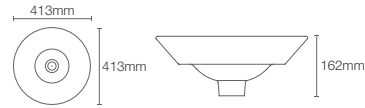

Depth: 111mm

Must order: K-75823IN-CP bottle trap 350mm