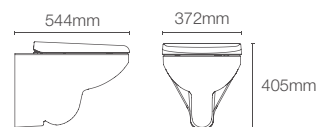

P-trap 225mm

Must order: Plastic outlet connector (K-1046327-S)

* Please contact our technical representative for information on 'Must order' list for all the above SKUs.