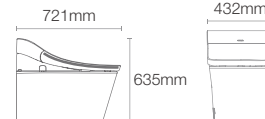

One-piece intelligent toilet with Quiet-Close™ seat cover in white