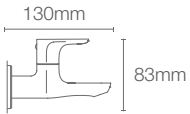

1-way bib tap in polished chrome

JULY™ | K-16094IN-4-CP