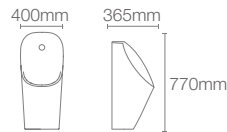

PATIO[™]
TOUCHLESS[™]

K-16321IN-SS-0

Touchless urinal with rear inlet in white 1L with integrated sensor

Available in DC; can be converted into AC through AC adaptor

MODERNLIFE[™]

K-21839T-2ER-0

Wall hung urinal (rear) in white