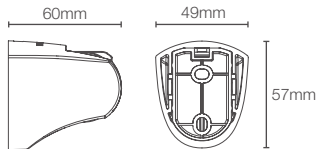

COMPLEMENTARY™ | K-9038IN-CP

Handshower bracket in polished chrome

Brushed
Bronze BV