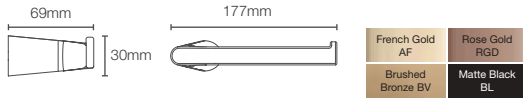

Toilet tissue holder in french gold