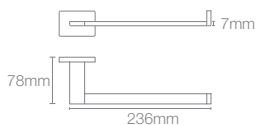

Square towel ring in polished chrome

COMPLEMENTARY™ | K-25073IN-CP