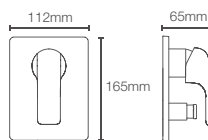

Must order: Trim only, for use with valve K-882IN-CP