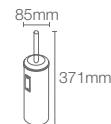

Brush with holder in stainless steel

COMPLEMENTARY™ | K-17531T-ST