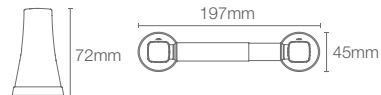

Tissue holder in polished chrome

French Gold
AF