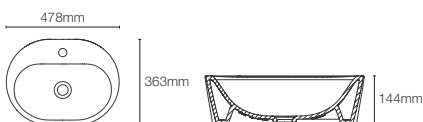

Depth: 120mm

Must order: K-75823IN-CP and K-20746IN-0 drain and bottle trap 350mm

* Please contact our technical representative for information on 'Must order' list for all the above SKUs.