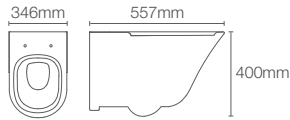

VIVE

K-38786IN-0 with PureWash™ bidet attachment

K-26998IN-0 with Quiet-Close™ slim seat

Rimless wall hung toilet with cover in white

P-trap 205mm

Must order: Plastic outlet connector (K-1046327-S)