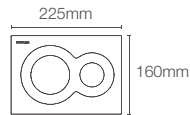

Faceplate in polished chrome

LYNK™

K-75890IN-P-CP
Pneumatic

K-75890IN-M-CP
Mechanical

Faceplate in polished chrome

Pneumatic: Also available in Matte Black, Rose Gold, French Gold, Glossy Black, and Glossy White variants
Mechanical: Available in French Gold, Glossy Black and White variants