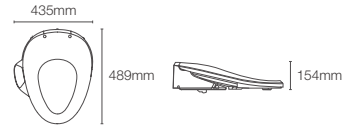

Compatible toilets

Order with K-31539IN-SS-0 Veil® wall hung toilet bowl only

Do not use full frame and half frame inwall tank with C3 Electronic bidet

PURECLEAN™ CLEANSING SEAT

When it comes to comfort and hygiene, Kohler's PureClean™ is matchless. Besides being ergonomically designed, PureClean™ has a retractable wand, front and rear wash, water pressure control, a non-corrosive body and a single easy-to-use lever to control all functions.