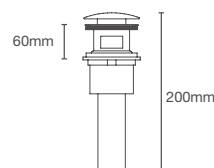

Clicker drain with overflow in polished chrome