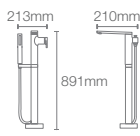

Must Order: Mounting base (K-97905T-NA)

French Gold
AF