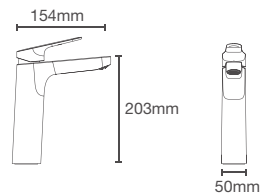

French Gold
AF