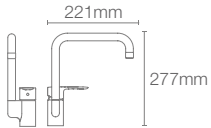

Deck-mount single-control kitchen faucet in polished chrome

JULY™ | K-20585IN-4-CP