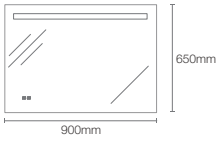

800mm mirror

Dimensions: 800mm x 800mm

NEW

VIVE | K-31389IN-NA

705mm mirror

Dimensions: 30mm x 705mm x 705mm

ESCALE[™] | K-23264IN-NA

1000mm mirror

Dimensions: 1000mm x 650mm

REVE[™] | K-23268IN-NA

1000mm mirror

Dimensions: 1000mm x 650mm

VITALITY[™] | K-22932IN-NA

1016mm inset circle light mirror

Dimensions: 43mm x 1016mm x 1016mm

VITALITY[™] | K-22929IN-NA

762mm perimeter circle light mirror

Dimensions: 43mm x 762mm x 762mm

VITALITY[™] | K-31646IN-NA

600mm perimeter circle light mirror

Dimensions: 30mm x 600mm x 600mm

FOREFRONT™ | K-23266IN-NA

900mm mirror

Dimensions: 900mm x 650mm