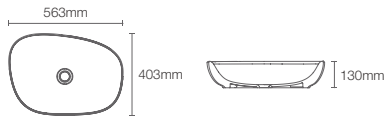

VEIL_{L/R} | K-77171IN-7

Vessel basin without faucet hole in black

Depth: 178mm

Must order: Ceramic drain, without overflow (K-24740IN-0)

NEW

KANKARA_{TM} | K-76601IN-DGS

Vessel basin without faucet hole in indigo