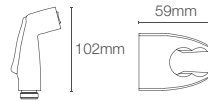

COMPLEMENTARY™ | K-12927IN-CP

Deco health sprays with metal hose and holder in polished chrome

- French Gold AF
- Brushed Nickel BN