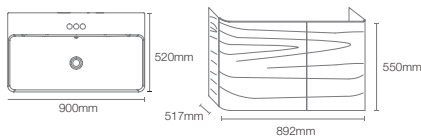

VANITY	K-31601IN-E64
VANITY TOP	K-2749T-1-0

Vanity 900mm in walnut finish

Dimensions: 892 x 517 x 550

VANITY	K-31602IN-E64
VANITY TOP	K-2660IN-1-0

Vanity 600mm in walnut finish

Dimensions: 599 x 460 x 550

Colours by Kohler® | ModernLife Edge™ vessel in peacock & Avid™ faucet in rose gold