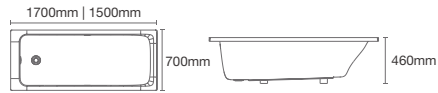

Must order: Bath drain in polished chrome K-17295T-CP