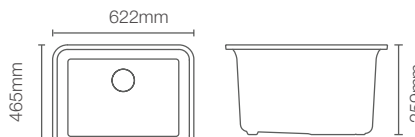

622mm undermount single-bowl kitchen sink in matte black