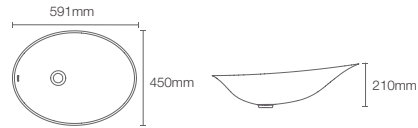

VEIL_R | K-77171IN-0

Vessel basin without faucet hole in white

Depth: 178mm

Must order: Ceramic drain, without overflow (K-24740IN-0)