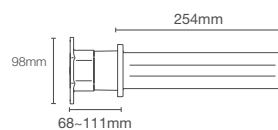

482mm dual function wallmount rainhead arm in polished chrome

MODERNLIFE™ | K-22308IN-CP

Wall mount shower arm (dual flow) in polished chrome

STATEMENT™ | K-26326T-CP

Ceiling mount multifunction shower arm in polished chrome