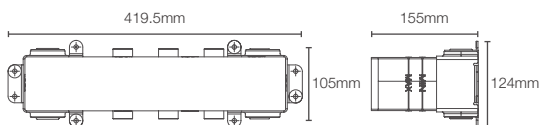

4 outlet thermostatic valve

Must order: Valve only, for use with trim K-26348IN-9