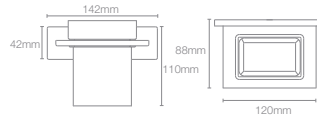

Square tissue holder with cover in polished chrome

COMPLEMENTARY™ | K-25074IN-CP

Square tumbler holder in polished chrome

COMPLEMENTARY™

COMPLEMENTARY™ | K-17529T-CP

610mm towel shelf in polished chrome

COMPLEMENTARY™ | K-5630IN-CP