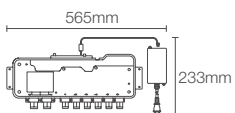

DTV+™ | K-682IN-K-NA

6-Port digital thermostatic valve

DTV+™ | K-557IN-K-NA

3-port digital thermostatic valve

DTV+™ | K-97172-NA

7.62 meter data cable

ANTHEM™

Anthem™ recessed bath and shower trim