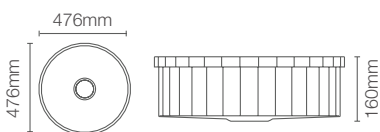

Drain hole: 92 mm

* Please contact our technical representative for information on 'Must order' list for all the above SKUs.