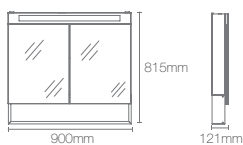

Mirror cabinet