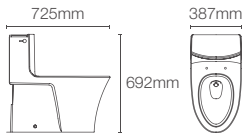

VEIL™ | K-1381T-S-0

One-piece toilet with Quiet-Close™ seat cover in white

CLASS FIVE+™
KOHLER

S trap 220 mm, part no. K-1331800 can be ordered separately
Compatible with: C3-150 (K-8297T-0); C3-230 (K-4108T-0)