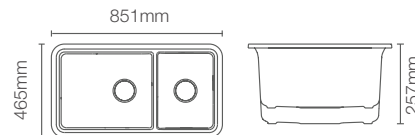

Drain hole: 98 mm

Matte Taupe
CM3
Matte Graphite
CM7