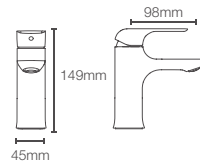

Must order: Trim only, for use with valve K-25149IN-NA

FORE LINE™ | K-27480IN-4ND-CP

Single-control tall basin faucet without drain in polished chrome

FORE LINE™ | K-27478IN-4ND-CP

Single-control basin faucet without drain in polished chrome