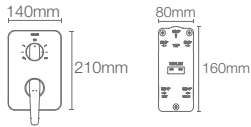

Recessed bath and shower AT360 trim+valve in rose gold

Brushed Bronze BV