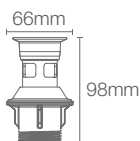

COMPLEMENTARY™ | K-45432IN-CP

Grid drain with overflow hole in polished chrome