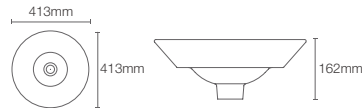

CONICAL BELL™ | K-2200IN-7

Vessel basin without faucet hole in black

Depth: 111mm

Must order: K-75823IN-CP bottle trap 350mm