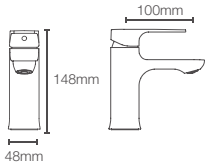

Single-control basin faucet without drain in polished chrome

FORE TRI™ | K-27484IN-4-CP