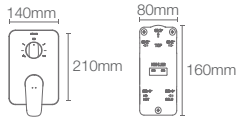

Recessed bath and shower AT360 trim+valve in rose gold

Brushed Bronze BV