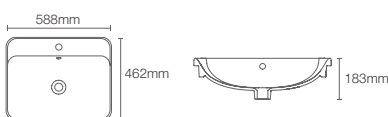

VIVE™ | K-28782IN-0

Integrated top and basin in white

Depth: 88mm

Must order: K-75823IN-CP and K-32485IN-NA drain and bottle trap 350mm

SEMI-RECESSED

FOREFRONT™ | K-11479IN-VC1-0

Rectangular semi-recessed basin with single faucet hole in white