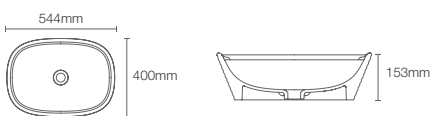

Depth: 129.5mm

Must order: Bottle trap (K-75823IN-CP)