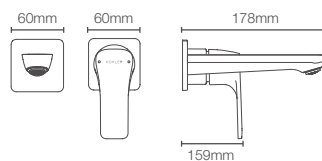

Must order: Trim only, for use with valve K-25149IN-NA