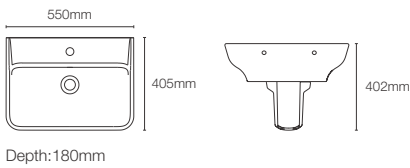

SPAN | K-24558IN-0

Half pedestal square (big) wall mount basin with single faucet hole in white