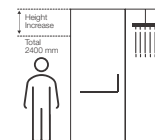

NEW TRILOGY

K-704703IN-SHP

Height extension 2400mm

1 door 1 panel / 1 door 2 panels

Height 400mm, Glass thickness 10mm

CP

Matte Black
2 BL

Use code for Matte Black:
K-704703IN-2BL