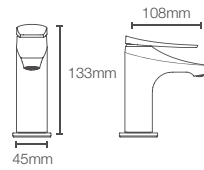

FORE ARC™ | K-27500IN-4FP-CP

Recessed bath and shower AT235 trim in polished chrome